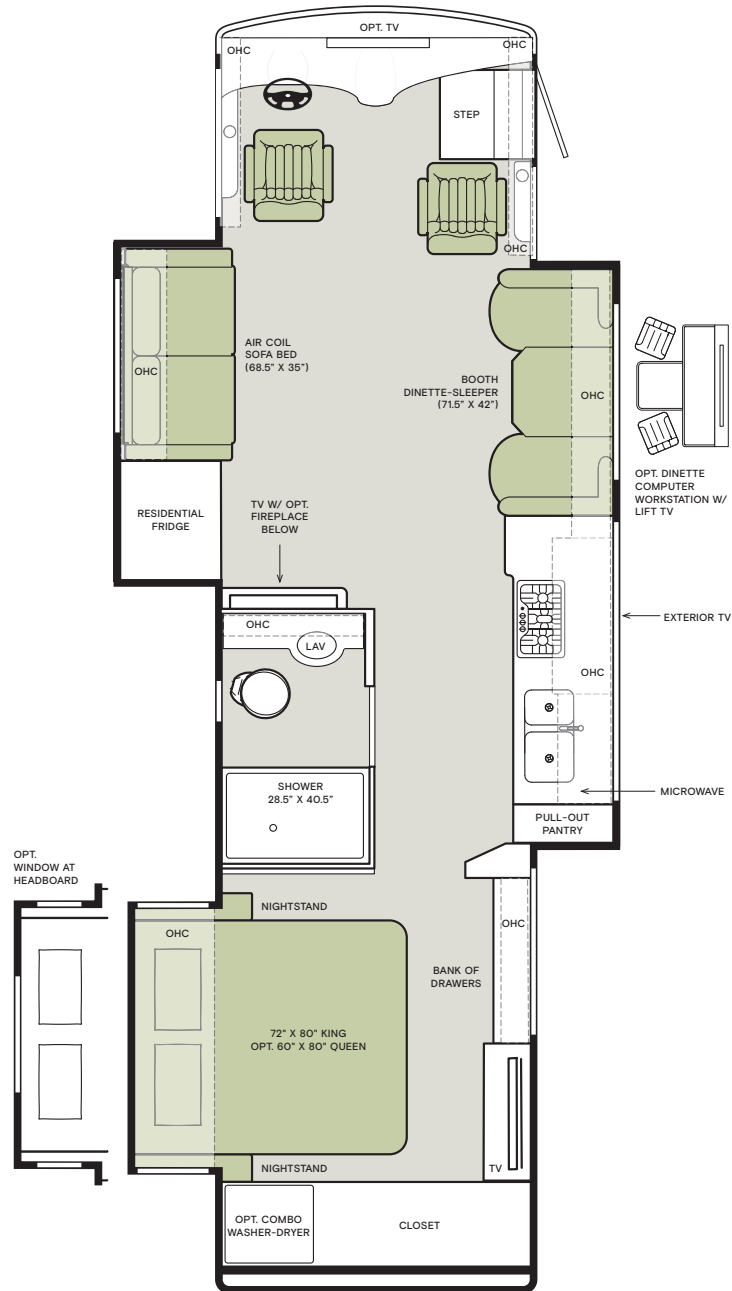

G7 SILVER SAND

G7 ROCKY MOUNTAIN BROWN

G7 SPICED JAVA

The design of every Allegro Breeze floor plan must meet four essential criteria: Maximum space, Optimal organization, Relaxation plus, and Elegant atmosphere. Tiffin's MORE Plans offer your family the most comfortable layout for life on the road.

33 BR

If optional furniture combinations are selected, window locations may vary from diagram shown.

All options may not be available in every model. Because of progressive improvements and specifications, standard and optional equipment are subject to change without notice or obligation.