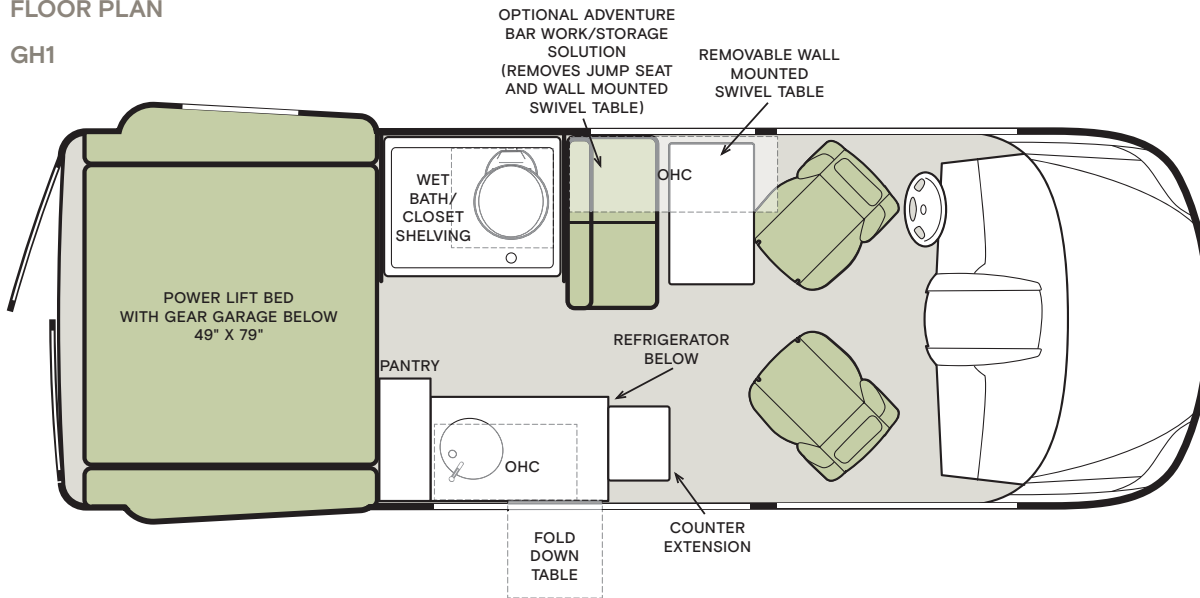

FLOOR PLAN

GH1

PREMIUM PAINT SYSTEM