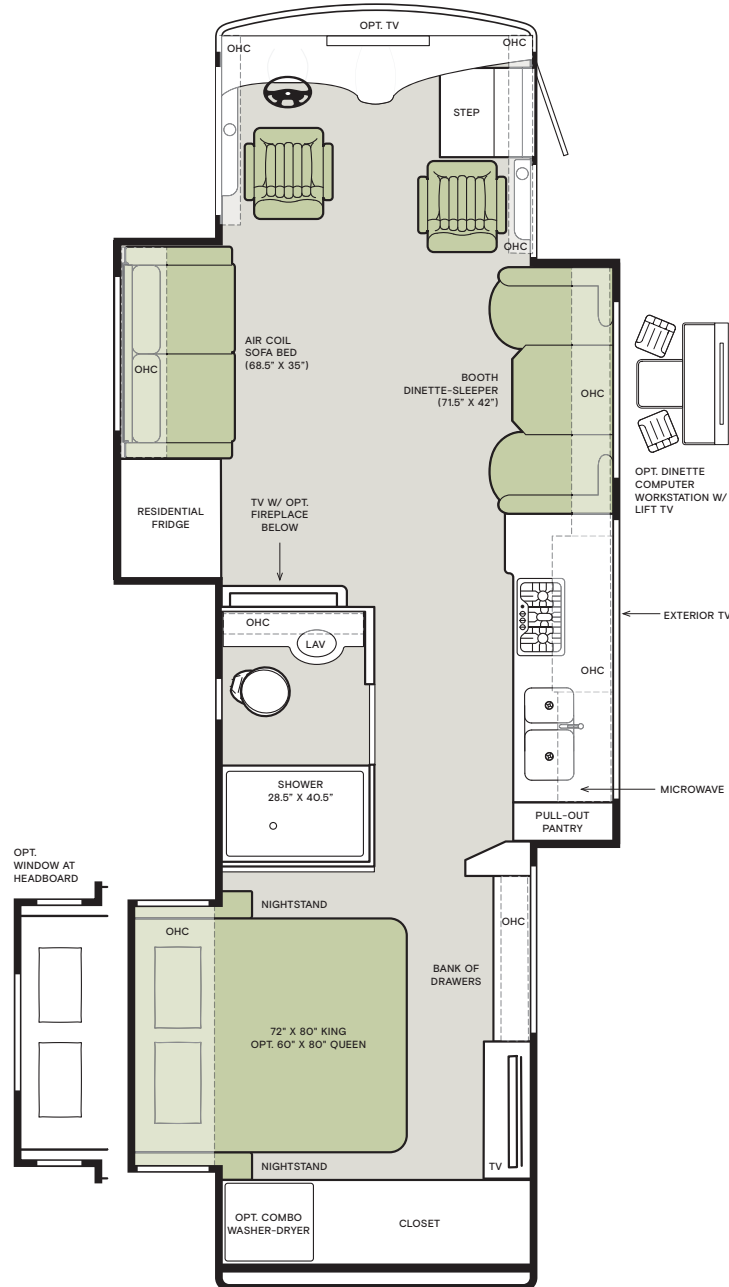

33 BR

The design of every Allegro Breeze floor plan must meet four essential criteria: Maximum space, Optimal organization, Relaxation plus, and Elegant atmosphere. Tiffin's MORE Plans offer your family the most comfortable layout for life on the road.

If optional furniture combinations are selected, window locations may vary from diagram shown.

All options may not be available in every model. Because of progressive improvements and specifications, standard and optional equipment are subject to change without notice or obligation.

For a complete and up-to-date list of available options and specifications, visit tiffinmotorhomes.com.