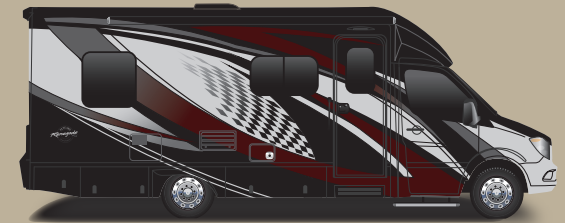

In celebration of 25 years, Renegade is offering a special 25th Anniversary edition option of the Vienna.

Special Features Include:

- 25th Anniversary Paint Scheme with Special Edition Logo
- Limited Edition Unit # Badge
- Custom 25th Wheel Hub Insert
- 25th Anniversary Throw Pillows (2X)
- 25th Anniversary Slide Fascia Badging
- 25th Anniversary Multiplex Badging
- Pair of 25th "Proud Owner" Hats and Soft Shell Jackets

(Limited Availability)