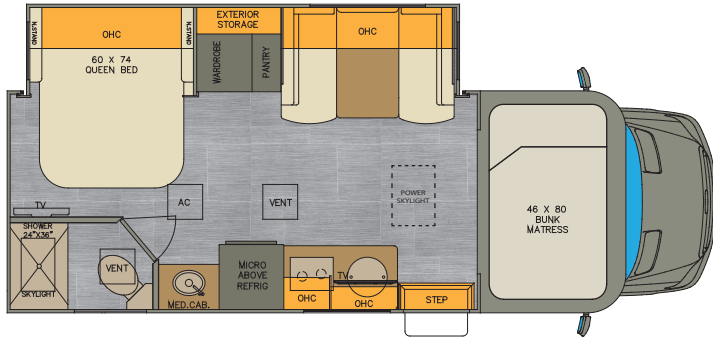

25VFWC - 25' w/ cabover bunk