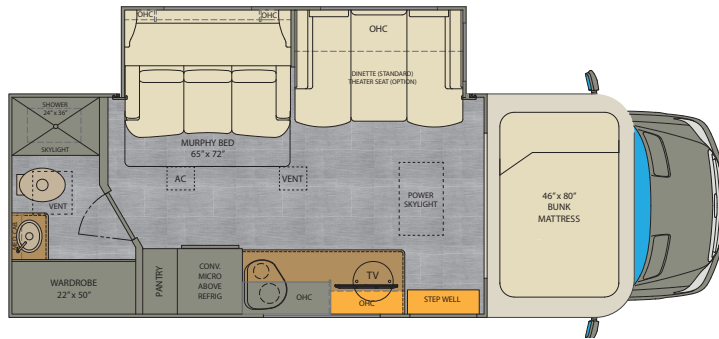

25VRMC - 25' murphy bed w/ cabover bunk