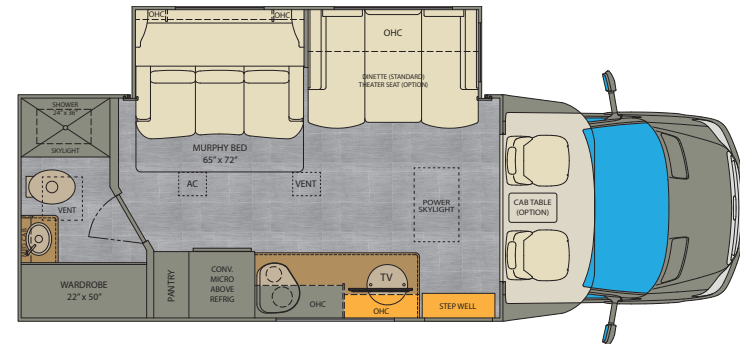

THE *Renegade* VIENNA AT A GLANCE

Exterior height	11'	Fuel capacity	24.5 Gallons
Exterior width	92 1/4"	Fresh water capacity	34 Gallons
Exterior length	24' 11"	Grey water capacity	29 Gallons
Interior height	80"	Black water capacity	29 Gallons
Interior Width	89.5"		

25VFWC - 25' w/ cabover bunk

25VFWS - 25' w/cabover storage

25VRMC - 25' murphy bed w/ cabover bunk

25VRML - 25' murphy bed w/cabover storage

GEMSTONE

VANILLA FROST

TITANIUM

CASHMERE