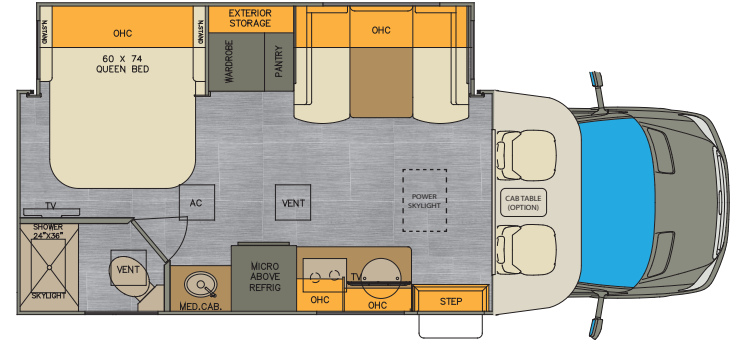

25VFWS - 25' w/cabover storage