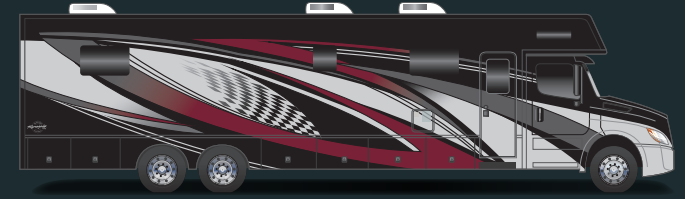

In celebration of 25 years, Renegade is offering a special 25th Anniversary edition option of the Classic.

Special Features Include:

- 25th Anniversary Paint Scheme with Special Edition Logo
- Limited Edition Unit # Badge
- Chrome Compartment Door Handles
- Custom 25th Wheel Hub Insert
- 25th Anniversary Throw Pillows (2X)
- 25th Anniversary Slide Fascia Badging
- 25th Anniversary Multiplex Badging
- Pair of 25th "Proud Owner" Hats and Soft Shell Jackets

(Limited Availability)