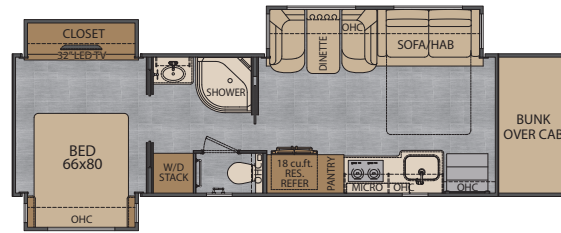

38CSB 38' mid bath, 3 slides