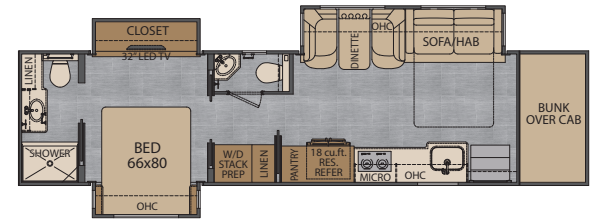

41CRB 41' mid and rear bath, 3 slides