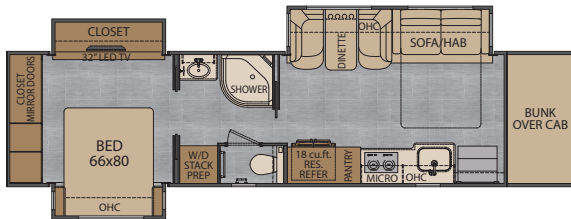

41CRW 41' mid bath, 3 slides