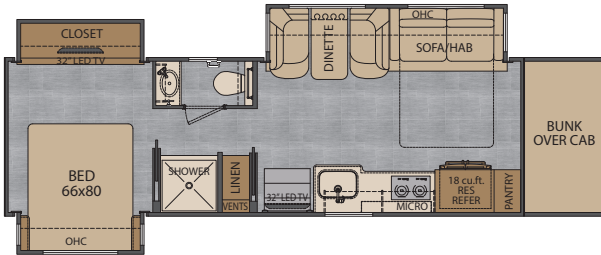

37CTS 37' mid bath, 3 slides