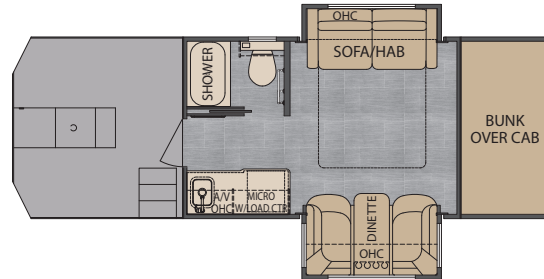

CS120 Toter, Bath, 2 slides*