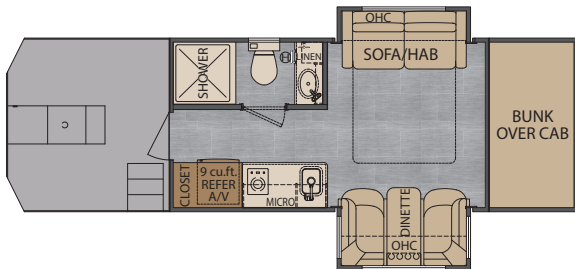

CS150 Toter, Bath, 2 slides*