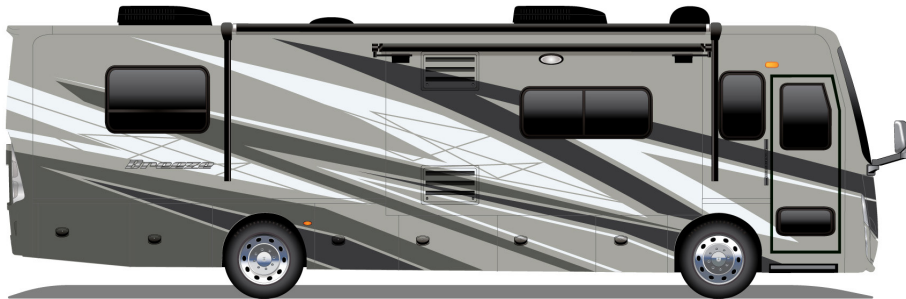

G7 FROSTED GRANITE

NEW