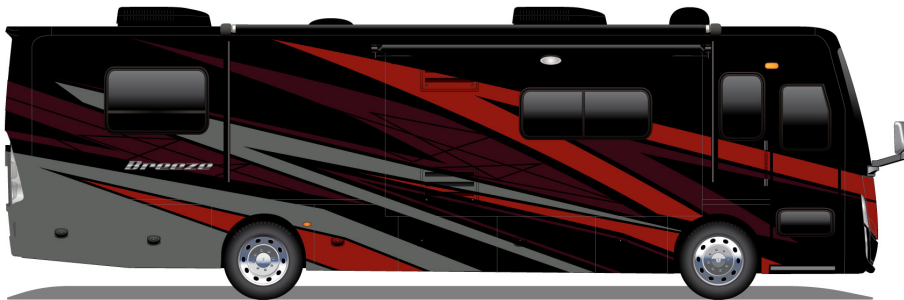

Premium Paint System

Our eight-step, full-body paint system features premium grade paints sealed with three layers of superclear coat with ultraviolet protection. An additional layer of high-performance film protects the front of the coach and select areas.

50TH ANNIVERSARY

NEW

G7 FIRE OPAL

NEW