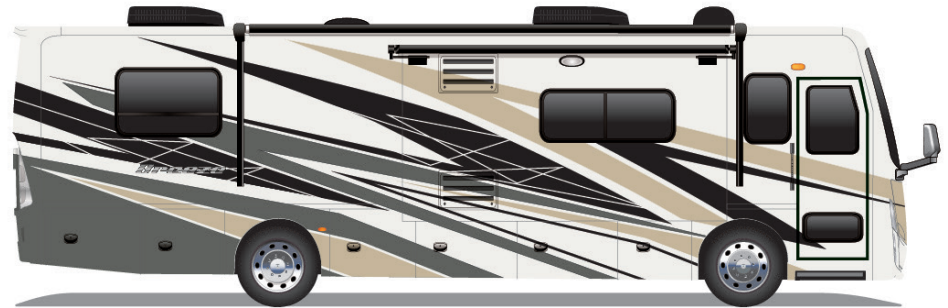

G7 FROSTED GRANITE

NEW