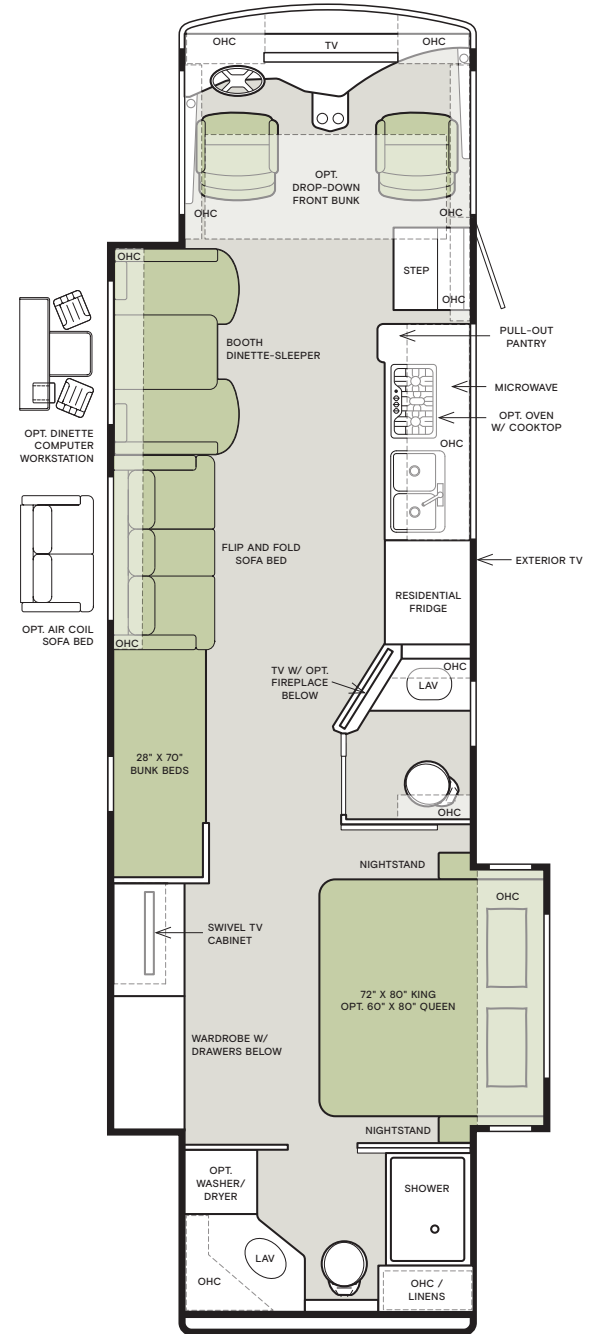

For a complete and up-to-date list of available options and specifications, visit tiffinmotorhomes.com.

32 FA

32 SA

34 PA

36 LA

36 UA

Interior Décor

Make your experience on the road all your own. Express yourself by choosing the interior appointments such as cabinet finishes, flooring, and décor ensembles for every part of your motorhome. In the 2023 Open Road, you'll be able to travel in style no matter where you go.