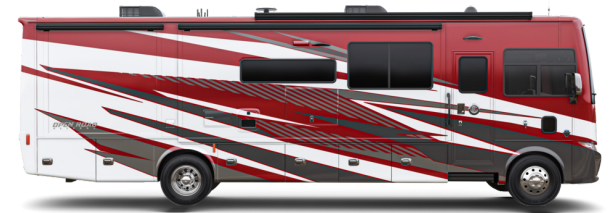

Generation 10 Paint Schemes

G10 BARCELONA