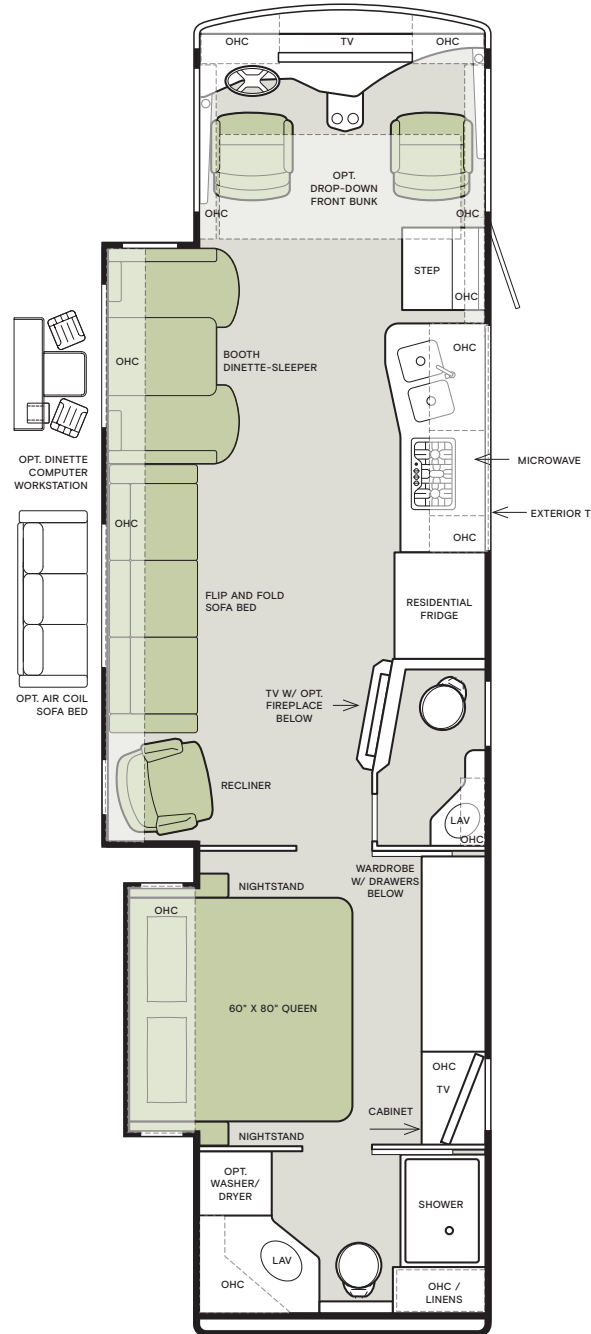

For a complete and up-to-date list of available options and specifications, visit tiffinmotorhomes.com.

32 FA

32 SA

34 PA

36 LA

36 UA

Interior Décor

Make your experience on the road all your own. Express yourself by choosing the interior appointments such as cabinet finishes, flooring, and décor ensembles for every part of your motorhome. In the 2023 Open Road, you'll be able to travel in style no matter where you go.