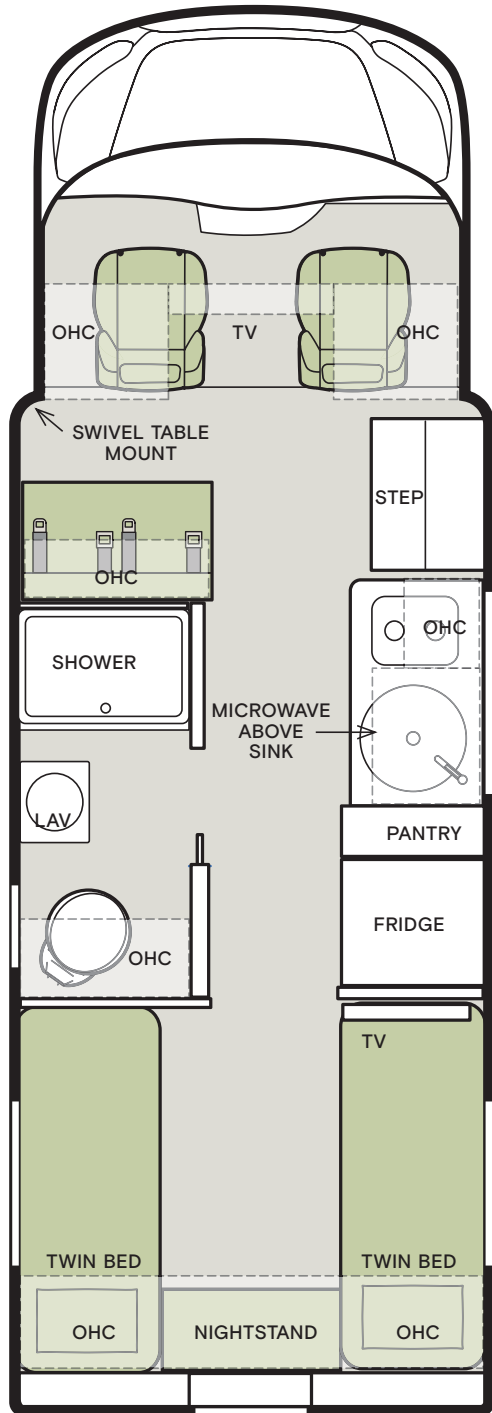

24 RT

Premium Paint System

Our eight-step, full-body paint system features premium grade paints sealed with three layers of clear coat with ultraviolet protection. An additional layer of high-performance film protects the front of the coach and select areas.

Initial MY2023 Model Change Plans. Subject to Change in Full Production

Images shown are representations of paint layouts only and do not reflect all exterior features or options. Colors shown may slightly differ from colors on actual product.

The design of every Midas floor plan must meet four essential criteria: Maximum space, Optimal organization, Relaxation plus, and Elegant atmosphere. Tiffin's MORE Plans offer your family the most comfortable layout for life on the road.

If optional furniture combinations are selected, window locations may vary from diagram shown.

All options may not be available in every model. Because of progressive improvements and specifications, standard and optional equipment are subject to change without notice or obligation.

For a complete and up-to-date list of available options and specifications, visit tiffinmotorhomes.com.

Generation 1 Paint Schemes

NEW

NEW

NEW

NEW