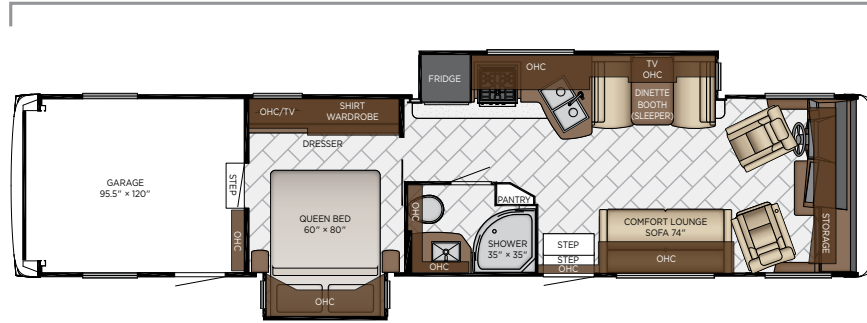

CANYON STAR FLOOR PLANS

Length: 39' 11"

3927

Length	39' 11"	Grey Tank	60 gal.
Width	101.5"	Sewage Tank	40 gal.
App. Overall Height	12' 11"	Water Tank	75 gal.
Interior Width	95.5"	Propane Tank	25 gal.
Interior Height	84"	Furnace	40,000 btu

Length: 39' 11"