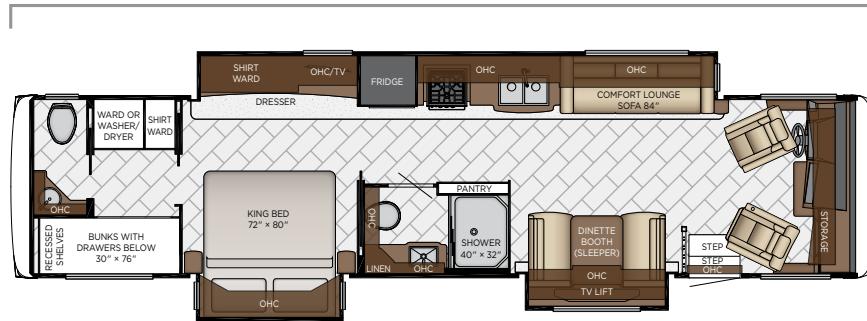

Length: 39' 11"

3929

Length	39' 11"	Grey Tank	60 gal.
Width	101.5"	Sewage Tank	92 gal.
App. Overall Height	12' 11"	Water Tank	75 gal.
Interior Width	95.5"	Propane Tank	25 gal.
Interior Height	84"	Furnace	40,000 btu