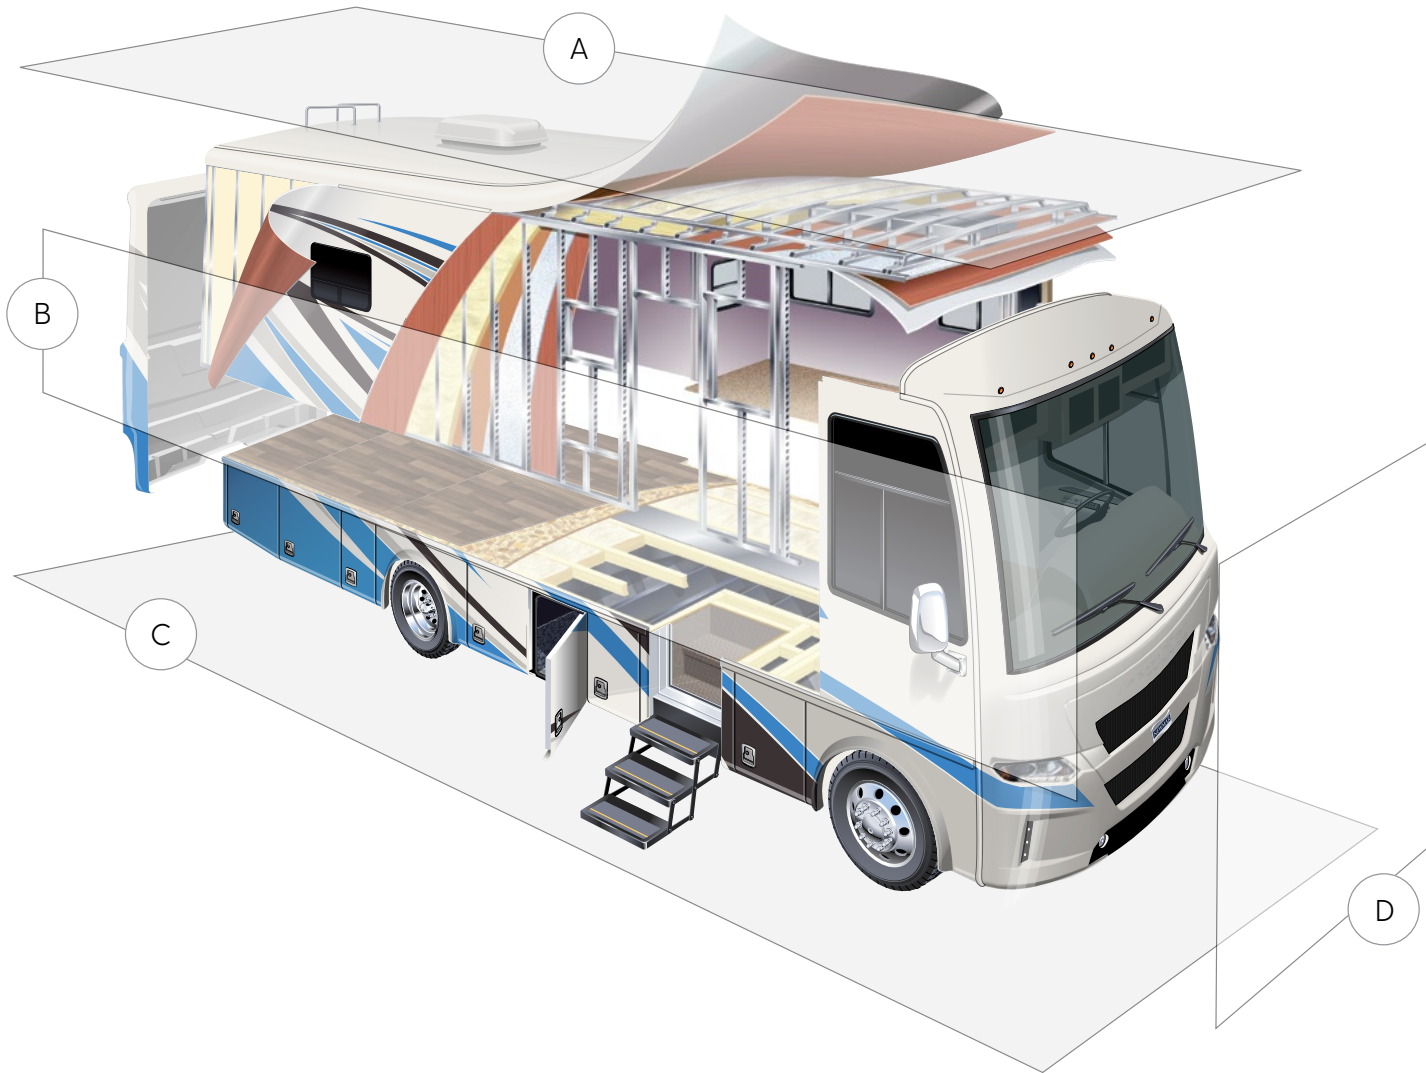

A. ROOF

One-Piece Fiberglass Roof

Batten Insulation

A/C Ducting

16" on Center Aluminum
Rafter Framing

Kraft Paper Vapor Barrier

5/8" Bead Foam

3/16" Panel

Padded Vinyl Overlay

B. SIDEWALL

Interior Wall Panel

5/8" Bead Foam

Kraft Paper Vapor Barrier

Batten Insulation

Composite One-Piece
Gelcoat Exterior Wall

Aluminum Framing

C. FLOOR

Vinyl Tile

16" on Center Wood Framing

5/8" Floor Decking

Polyethylene Moisture Barrier

Fiberglass Batten Insulation

D. EXTERIOR

Two 13.5M Penguin™

Central Air Conditioners

One-Piece Bonded Windshield

Coated Aluminum Wheels

Frameless, Double-Pane,

Tinted Safety Glass Windows

Side-Hinged Baggage Doors