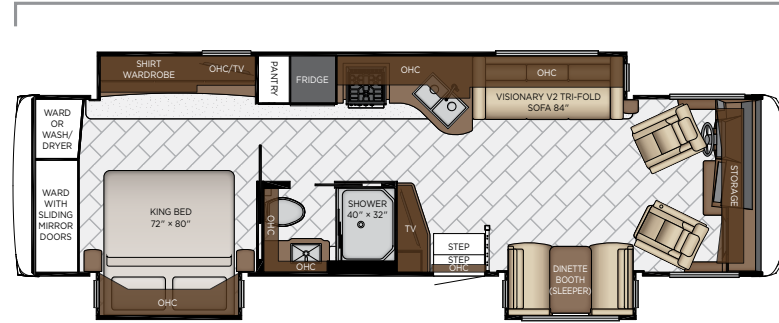

CANYON STAR FLOOR PLANS

Length: 35' 11"

3513

Length	35' 11"	Grey Tank	60 gal.
Width	101.5"	Sewage Tank	40 gal.
App. Overall Height	12' 11"	Water Tank	75 gal.
Interior Width	95.5"	Propane Tank	25 gal.
Interior Height	84"	Furnace	40,000 btu

Length: 37' 11"