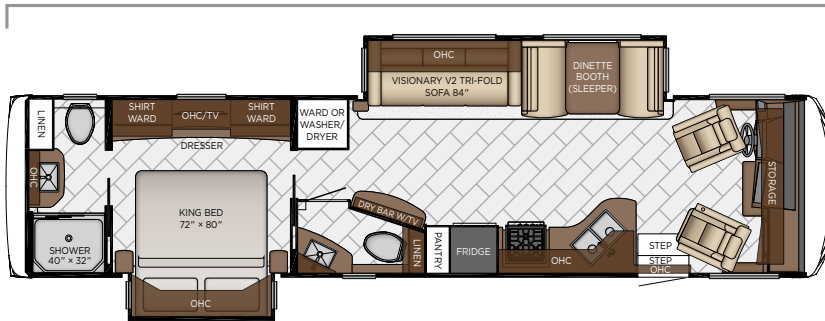

3710

Length	37' 11"	Grey Tank	60 gal.
Width	101.5"	Sewage Tank	92 gal.
App. Overall Height	12' 11"	Water Tank	75 gal.
Interior Width	95.5"	Propane Tank	25 gal.
Interior Height	84"	Furnace	40,000 btu

Length: 37' 11"