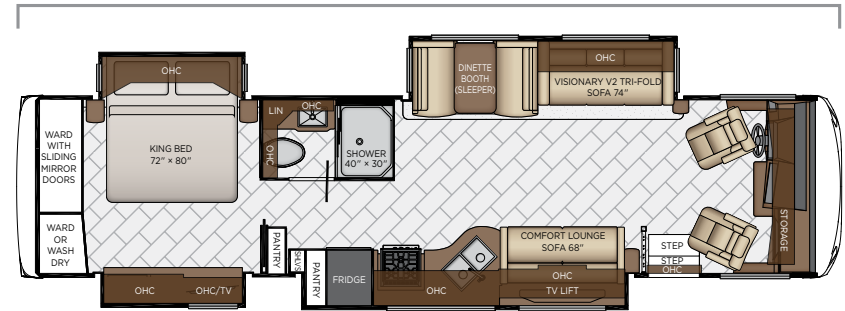

3722

Length	37' 11"	Grey Tank	60 gal.
Width	101.5"	Sewage Tank	40 gal.
App. Overall Height	12' 11"	Water Tank	75 gal.
Interior Width	95.5"	Propane Tank	25 gal.
Interior Height	84"	Furnace	40,000 btu