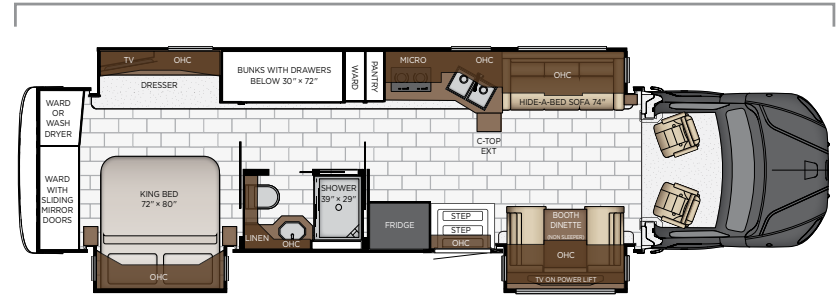

Length: 40' 11"

4065	Length	40' 11"	Grey Tank	60 gal.
	Width	101.5"	Sewage Tank	40 gal.
	App. Overall Height	13' 0"	Water Tank	150 gal.
	Interior Width	95.5"	Propane Tank	0 gal.
	Interior Height	83"	Furnace	50,000 btu