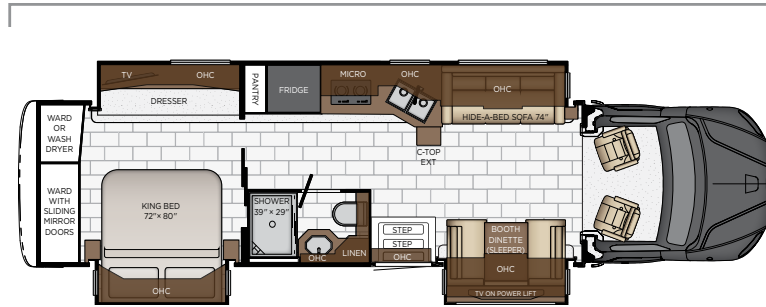

*Available in High Gloss or Matte Finish

FLOOR PLANS & SPECIFICATIONS

Length: 37' 11"

3727	Length	37' 11"	Grey Tank	60 gal.
	Width	101.5"	Sewage Tank	40 gal.
	App. Overall Height	13' 0"	Water Tank	150 gal.
	Interior Width	95.5"	Propane Tank	0 gal.
	Interior Height	83"	Furnace	50,000 btu