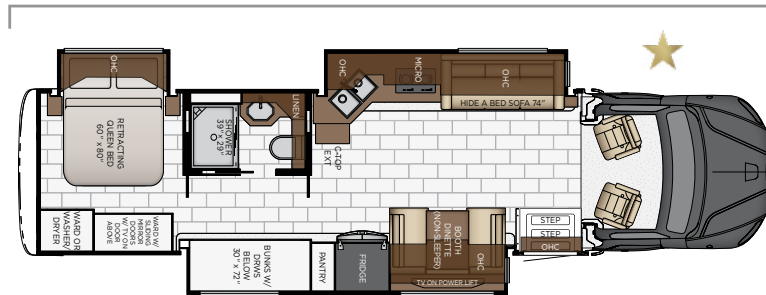

3727	Length	37' 11"	Grey Tank	60 gal.
	Width	101.5"	Sewage Tank	40 gal.
	App. Overall Height	13' 0"	Water Tank	150 gal.
	Interior Width	95.5"	Propane Tank	0 gal.
	Interior Height	83"	Furnace	50,000 btu

Length: 37' 11"