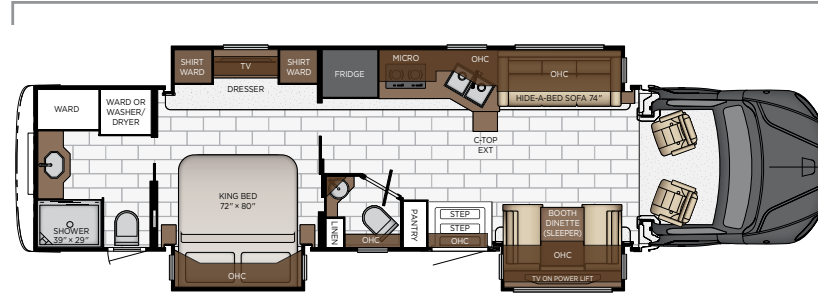

Length: 40' 11"

4059	Length	40' 11"	Grey Tank	60 gal.
	Width	101.5"	Sewage Tank	40 gal.
	App. Overall Height	13' 0"	Water Tank	150 gal.
	Interior Width	95.5"	Propane Tank	0 gal.
	Interior Height	83"	Furnace	50,000 btu