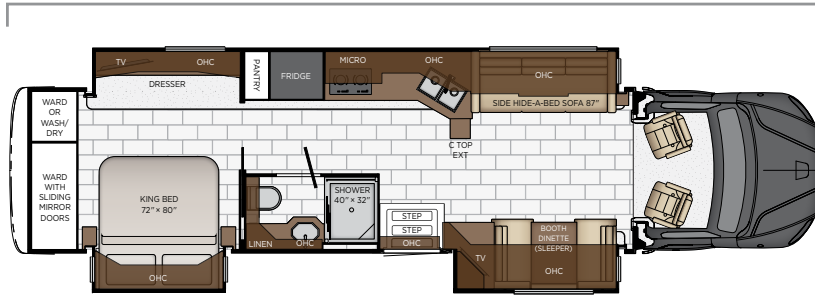

Length: 40' 11"

4061	Length	40' 11"	Grey Tank	60 gal.
	Width	101.5"	Sewage Tank	40 gal.
	App. Overall Height	13' 0"	Water Tank	150 gal.
	Interior Width	95.5"	Propane Tank	0 gal.
	Interior Height	83"	Furnace	50,000 btu