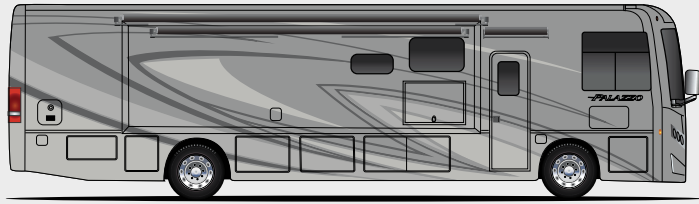

Exteriors and Floor Plans

CRYSTAL DOWNS

PACIFIC DUNES

RIVIERA

WINGED FOOT

Interiors

WYNDHAM

Optional Lifestyle Edition:

BRIDGEPORT

SHELL GRAY

Option Available on Select Floor Plans:

OPTIONAL 67' JACKKNIFE SOFA OPTIONAL 67' THEATER SEATS

OPTIONAL 74' JACKKNIFE SOFA

PALAZZO®

Use your phone's camera to find out more information. Just scan the code!

Featured Highlights

CONSTRUCTION & EXTERIOR

- Freightliner® XC-S Straight Rail Chassis with Atlas Foundation™
- Cummins® ISB 6.7L Diesel Engine with 300HP, 660 lb.-ft. Torque (33.5 & 33.6)
- Cummins® ISB 6.7L Diesel Engine with 340HP, 700 lb.-ft. Torque (37.4, 37.5 & 37.6)
- 160-amp, 12-volt Alternator
- In-Block, 750-watt Engine Heater
- 6-Speed Allison Automatic Transmission
- Full Air Front & Rear Drum Anti-Lock Brakes
- I-Beam Front Axle with 55° Wheel Cut
- Air-Ride™ Suspension
- Exhaust Brake
- Sachs® Shock Absorbers
- Under-Hood Light
- 90-gallon Fuel Tank with Dual Fills
- 10,000-lb. Trailer Hitch with 7-pin Round Connector
- Automatic Leveling Jacks with Touchpad Control
- Welded Tubular Steel Floor
- Welded Tubular Aluminum Roof & Sidewall Cage Construction
- Vacu-Bond Laminated Roof, Walls & Floors with Block Foam Insulation
- One-Piece Fiberglass Front & Rear Caps
- One-Piece Windshield
- One-Piece TPO Roof
- Full-Body Paint Package with Gel-Coat Sidewalls with Invisible Front Paint Protection
- Basement Pass-Through Storage Compartment
- Easy Slide Storage Tray (33.5 & 33.6)
- Side-Hinged, Flush Mount Radius Compartment Doors
- Lighted Storage Compartments