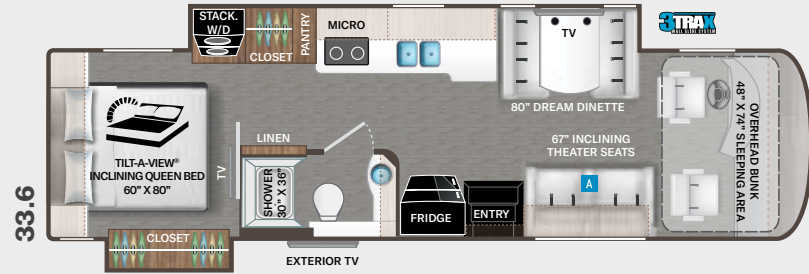

Exteriors and Floor Plans

Interiors

Optional Lifestyle Edition:

Option Available on Select Floor Plans:

PALAZZO®

Use your phone's camera to find out more information. Just scan the code!