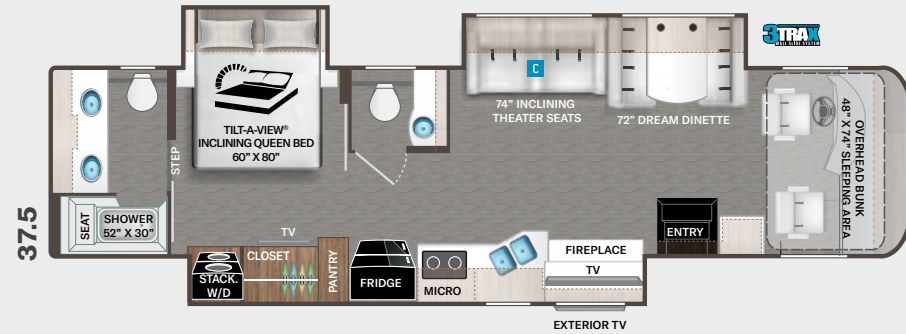

BRIDGEPORT

SHELL GRAY

Option Available on Select Floor Plans:

OPTIONAL 67' JACKKNIFE SOFA OPTIONAL 67' THEATER SEATS

OPTIONAL 74' JACKKNIFE SOFA

PALAZZO®

Use your phone's camera to find out more information. Just scan the code!

INTERIOR

- Luxury Vinyl Tile Flooring
- Satin Finish Cabinetry with Rake Style Doors & Nickle Finish Hardware
- Full Extension Metal Ball Bearing, Soft-Closing Drawer Guides

- Window Solar & Privacy Shades in Living Area
- LED Lighting
- Soft Touch Vinyl Ceiling
- Ceiling Ducted Whisper Air Central Cooling System
- Leatherette Jackknife Sofa (33.5 & 37.6)
- Leatherette Tri-Fold Sofa (37.4)
- Leatherette Inclining Theater Seating with Footrests (33.6, 37.4, & 37.5)
- Dream Dinette® Booth with Four (4) Seat Belts & Dual Child Safety Tethers
- Electric Fireplace with Remote Control (37.4 & 37.5)
- Smoke, LPG & Carbon Monoxide Detectors
- Monitor Panel with LPG Readout

INTERIOR OPTIONS

- Lifestyle Edition Two-Tone Cabinetry with Bristol Style Doors & Chrome Finish Hardware
- Leatherette Sofa-bed (33.6 & 37.5)
- Leatherette Inclining Theater Seating with Footrests (33.5 & 37.6)

BEDROOM & BATHROOM

- King Size Bed with Tilt-A-View® Inclining Mechanism (37.4)
- Queen Size Bed with Tilt-A-View® Inclining Mechanism (33.5, 33.6, 37.5 & 37.6)
- Bunk Beds (33.5 & 37.6)

- USB Charging Ports in Nightstands
- Designer Headboard, Bedspread & Throw Pillows
- Sconce Wall Lighting (33.5 & 33.6)
- Porcelain Toilet
- Oversized Fiberglass Shower with Glass Door
- Oxygenics® Shower Head
- Showermiser Hot Water Recycling System
- Power Vent in Bathroom