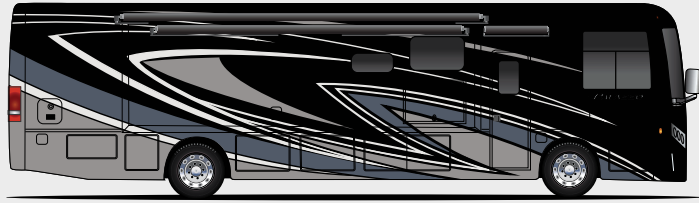

Exteriors and Floor Plans

CRYSTAL DOWNS

PACIFIC DUNES

RIVIERA

WINGED FOOT

Interiors

WYNDHAM

Optional Lifestyle Edition:

BRIDGEPORT

SHELL GRAY

Option Available on Select Floor Plans:

OPTIONAL 67' JACKKNIFE SOFA OPTIONAL 67' THEATER SEATS

OPTIONAL 74' JACKKNIFE SOFA

PALAZZO®

Use your phone's camera to find out more information. Just scan the code!

Featured Highlights

CONSTRUCTION & EXTERIOR

- Freightliner® XC-S Straight Rail Chassis with Atlas Foundation™
- Cummins® ISB 6.7L Diesel Engine with 300HP, 660 lb.-ft. Torque (33.5 & 33.6)
- Cummins® ISB 6.7L Diesel Engine with 340HP, 700 lb.-ft. Torque (37.4, 37.5 & 37.6)
- 160-amp, 12-volt Alternator
- In-Block, 750-watt Engine Heater
- 6-Speed Allison Automatic Transmission
- Full Air Front & Rear Drum Anti-Lock Brakes
- I-Beam Front Axle with 55° Wheel Cut
- Air-Ride™ Suspension
- Exhaust Brake
- Sachs® Shock Absorbers
- Under-Hood Light
- 90-gallon Fuel Tank with Dual Fills
- 10,000-lb. Trailer Hitch with 7-pin Round Connector
- Automatic Leveling Jacks with Touchpad Control
- Welded Tubular Steel Floor
- Welded Tubular Aluminum Roof & Sidewall Cage Construction
- Vacu-Bond Laminated Roof, Walls & Floors with Block Foam Insulation
- One-Piece Fiberglass Front & Rear Caps
- One-Piece Windshield
- One-Piece TPO Roof
- Full-Body Paint Package with Gel-Coat Sidewalls with Invisible Front Paint Protection
- Basement Pass-Through Storage Compartment
- Easy Slide Storage Tray (33.5 & 33.6)
- Side-Hinged, Flush Mount Radius Compartment Doors
- Lighted Storage Compartments