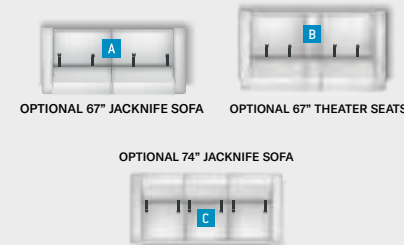

BRIDGEPORT

SHELL GRAY

Option Available on Select Floor Plans:

OPTIONAL 67' JACKKNIFE SOFA OPTIONAL 67' THEATER SEATS

OPTIONAL 74' JACKKNIFE SOFA

PALAZZO®

Use your phone's camera to find out more information. Just scan the code!

Featured Highlights

CONSTRUCTION & EXTERIOR

- Freightliner® XC-S Straight Rail Chassis with Atlas Foundation™
- Cummins® ISB 6.7L Diesel Engine with 300HP, 660 lb.-ft. Torque (33.5 & 33.6)
- Cummins® ISB 6.7L Diesel Engine with 340HP, 700 lb.-ft. Torque (37.4, 37.5 & 37.6)
- 160-amp, 12-volt Alternator
- In-Block, 750-watt Engine Heater
- 6-Speed Allison Automatic Transmission
- Full Air Front & Rear Drum Anti-Lock Brakes
- I-Beam Front Axle with 55° Wheel Cut
- Air-Ride™ Suspension
- Exhaust Brake
- Sachs® Shock Absorbers
- Under-Hood Light
- 90-gallon Fuel Tank with Dual Fills
- 10,000-lb. Trailer Hitch with 7-pin Round Connector
- Automatic Leveling Jacks with Touchpad Control
- Welded Tubular Steel Floor
- Welded Tubular Aluminum Roof & Sidewall Cage Construction
- Vacu-Bond Laminated Roof, Walls & Floors with Block Foam Insulation
- One-Piece Fiberglass Front & Rear Caps
- One-Piece Windshield
- One-Piece TPO Roof
- Full-Body Paint Package with Gel-Coat Sidewalls with Invisible Front Paint Protection
- Basement Pass-Through Storage Compartment
- Easy Slide Storage Tray (33.5 & 33.6)
- Side-Hinged, Flush Mount Radius Compartment Doors
- Lighted Storage Compartments

INTERIOR OPTIONS

- Lifestyle Edition Two-Tone Cabinetry with Bristol Style Doors & Chrome Finish Hardware
- Leatherette Sofa-bed (33.6 & 37.5)
- Leatherette Inclining Theater Seating with Footrests (33.5 & 37.6)