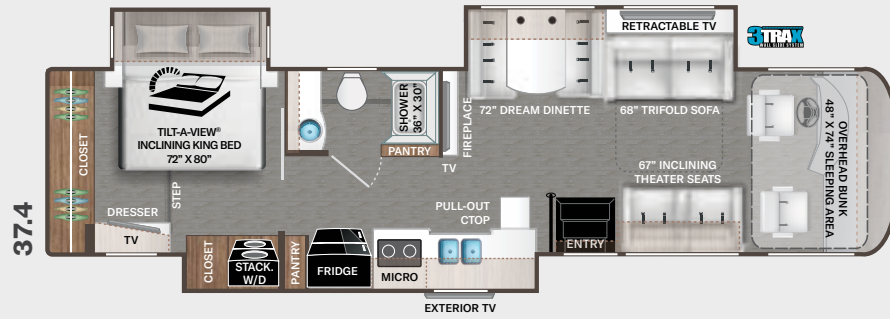

BRIDGEPORT

SHELL GRAY

Option Available on Select Floor Plans:

OPTIONAL 67' JACKKNIFE SOFA OPTIONAL 67' THEATER SEATS

OPTIONAL 74' JACKKNIFE SOFA

PALAZZO®

Use your phone's camera to find out more information. Just scan the code!

INTERIOR

- Luxury Vinyl Tile Flooring
- Satin Finish Cabinetry with Rake Style Doors & Nickle Finish Hardware
- Full Extension Metal Ball Bearing, Soft-Closing Drawer Guides

- Window Solar & Privacy Shades in Living Area
- LED Lighting
- Soft Touch Vinyl Ceiling
- Ceiling Ducted Whisper Air Central Cooling System
- Leatherette Jackknife Sofa (33.5 & 37.6)
- Leatherette Tri-Fold Sofa (37.4)
- Leatherette Inclining Theater Seating with Footrests (33.6, 37.4, & 37.5)
- Dream Dinette® Booth with Four (4) Seat Belts & Dual Child Safety Tethers
- Electric Fireplace with Remote Control (37.4 & 37.5)
- Smoke, LPG & Carbon Monoxide Detectors
- Monitor Panel with LPG Readout

INTERIOR OPTIONS

- Lifestyle Edition Two-Tone Cabinetry with Bristol Style Doors & Chrome Finish Hardware
- Leatherette Sofa-bed (33.6 & 37.5)
- Leatherette Inclining Theater Seating with Footrests (33.5 & 37.6)

BEDROOM & BATHROOM

- King Size Bed with Tilt-A-View® Inclining Mechanism (37.4)
- Queen Size Bed with Tilt-A-View® Inclining Mechanism (33.5, 33.6, 37.5 & 37.6)
- Bunk Beds (33.5 & 37.6)

- USB Charging Ports in Nightstands
- Designer Headboard, Bedspread & Throw Pillows
- Sconce Wall Lighting (33.5 & 33.6)
- Porcelain Toilet
- Oversized Fiberglass Shower with Glass Door
- Oxygenics® Shower Head
- Showermiser Hot Water Recycling System
- Power Vent in Bathroom