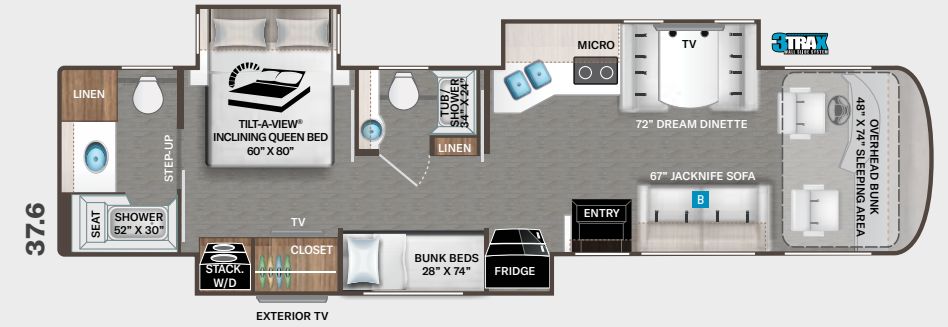

Exteriors and Floor Plans

Interiors

Optional Lifestyle Edition:

Option Available on Select Floor Plans:

PALAZZO®

Use your phone's camera to find out more information. Just scan the code!