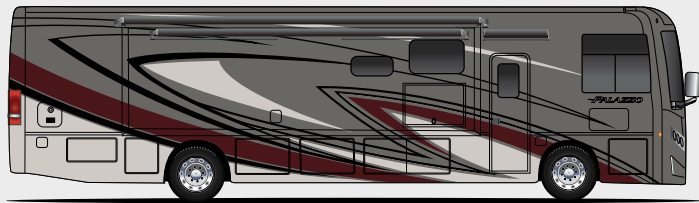

Exteriors and Floor Plans

CRYSTAL DOWNS

PACIFIC DUNES

RIVIERA

WINGED FOOT

Interiors

WYNDHAM

Optional Lifestyle Edition:

BRIDGEPORT

SHELL GRAY

Option Available on Select Floor Plans:

OPTIONAL 67' JACKKNIFE SOFA OPTIONAL 67' THEATER SEATS

OPTIONAL 74' JACKKNIFE SOFA

PALAZZO®

Use your phone's camera to find out more information. Just scan the code!

Featured Highlights

CONSTRUCTION & EXTERIOR

- Freightliner® XC-S Straight Rail Chassis with Atlas Foundation™
- Cummins® ISB 6.7L Diesel Engine with 300HP, 660 lb.-ft. Torque (33.5 & 33.6)
- Cummins® ISB 6.7L Diesel Engine with 340HP, 700 lb.-ft. Torque (37.4, 37.5 & 37.6)
- 160-amp, 12-volt Alternator
- In-Block, 750-watt Engine Heater
- 6-Speed Allison Automatic Transmission
- Full Air Front & Rear Drum Anti-Lock Brakes
- I-Beam Front Axle with 55° Wheel Cut
- Air-Ride™ Suspension
- Exhaust Brake
- Sachs® Shock Absorbers
- Under-Hood Light
- 90-gallon Fuel Tank with Dual Fills
- 10,000-lb. Trailer Hitch with 7-pin Round Connector
- Automatic Leveling Jacks with Touchpad Control
- Welded Tubular Steel Floor
- Welded Tubular Aluminum Roof & Sidewall Cage Construction
- Vacu-Bond Laminated Roof, Walls & Floors with Block Foam Insulation
- One-Piece Fiberglass Front & Rear Caps
- One-Piece Windshield
- One-Piece TPO Roof
- Full-Body Paint Package with Gel-Coat Sidewalls with Invisible Front Paint Protection
- Basement Pass-Through Storage Compartment
- Easy Slide Storage Tray (33.5 & 33.6)
- Side-Hinged, Flush Mount Radius Compartment Doors
- Lighted Storage Compartments