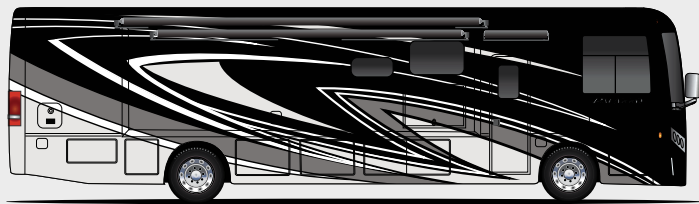

Exteriors and Floor Plans

CRYSTAL DOWNS

PACIFIC DUNES

RIVIERA

WINGED FOOT

Interiors

WYNDHAM

Optional Lifestyle Edition:

BRIDGEPORT

SHELL GRAY

Option Available on Select Floor Plans:

OPTIONAL 67' JACKKNIFE SOFA OPTIONAL 67' THEATER SEATS

OPTIONAL 74' JACKKNIFE SOFA

PALAZZO®

Use your phone's camera to find out more information. Just scan the code!

Featured Highlights

CONSTRUCTION & EXTERIOR

- Freightliner® XC-S Straight Rail Chassis with Atlas Foundation™
- Cummins® ISB 6.7L Diesel Engine with 300HP, 660 lb.-ft. Torque (33.5 & 33.6)
- Cummins® ISB 6.7L Diesel Engine with 340HP, 700 lb.-ft. Torque (37.4, 37.5 & 37.6)
- 160-amp, 12-volt Alternator
- In-Block, 750-watt Engine Heater
- 6-Speed Allison Automatic Transmission
- Full Air Front & Rear Drum Anti-Lock Brakes
- I-Beam Front Axle with 55° Wheel Cut
- Air-Ride™ Suspension
- Exhaust Brake
- Sachs® Shock Absorbers
- Under-Hood Light
- 90-gallon Fuel Tank with Dual Fills
- 10,000-lb. Trailer Hitch with 7-pin Round Connector
- Automatic Leveling Jacks with Touchpad Control
- Welded Tubular Steel Floor
- Welded Tubular Aluminum Roof & Sidewall Cage Construction
- Vacu-Bond Laminated Roof, Walls & Floors with Block Foam Insulation
- One-Piece Fiberglass Front & Rear Caps
- One-Piece Windshield
- One-Piece TPO Roof
- Full-Body Paint Package with Gel-Coat Sidewalls with Invisible Front Paint Protection
- Basement Pass-Through Storage Compartment
- Easy Slide Storage Tray (33.5 & 33.6)
- Side-Hinged, Flush Mount Radius Compartment Doors
- Lighted Storage Compartments