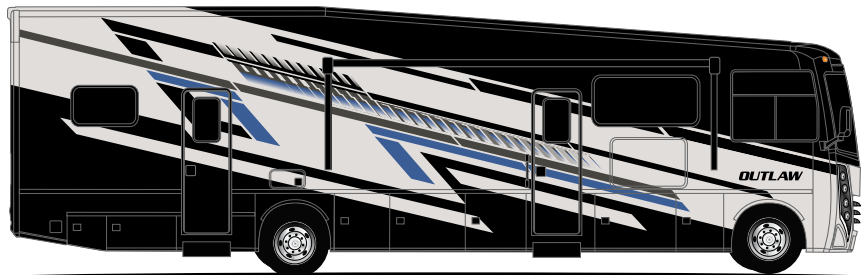

OUTLAW

BLUE THUNDER HD-MAX®

BOOST BLUE II FULL BODY PAINT

SOLAR REFLECTION II FULL BODY PAINT

STORM BAY II FULL BODY PAINT

OUTLAW

Construction & Exterior	38K	38M
Ford® F-53 Chassis 7.3L PFI V8 Engine with 335HP & 468 lb-ft Torque	S	S
7.3L PFI V8 Engine with 335HP & 468 lb-ft Torque	S	S
22.5" Polished Aluminum Wheels	S	S
8,000 lbs Trailer Hitch with 7-Pin Connector	S	S
Automatic Leveling Jacks with Touchpad Controls	S	S
Welded Tubular Steel Floor	S	S
Welded Tubular Aluminum Roof & Sidewall Cage Construction	S	S
Vacu-Bond Laminated Roof, Walls & Floor with Block Foam Insulation	S	S
One-Piece Fiberglass Front Cap	S	S
One-Piece Windshield	S	S
HD-MAX® Exterior with Graphics Package & Partial Paint	S	S
Full-Body Paint Package with Gelcoat Sidewalls & Invisible Front Paint Protection	O	O
Premium One-Piece Domed Roof Membrane	S	S
Basement Pass-Through Storage Compartments	S	S
Rotocast Storage Compartments	S	S
Side-Hinged Aluminum Compartment Doors with Gas Struts and Slam Latches	S	S
Power Patio Awning with Integrated LED Lighting	S	S
Slideout Room Topper Awning(s)	S	S
Rear Spot Lights	S	S
Power Dual Entry Step	S	S
Entry Doors with Deadbolt Lock	S	S
Framed Windows	S	S
Pet-Link™ Multi-Purpose Tie-Down	S	S
Screen Curtain at Rear of Garage	S	S
Patio Railing System for Garage Ramp Door	S	S
Air Ventilation Sidewall Vents in Garage	S	S
Automotive & Cockpit	38K	38M
14" Touchscreen Dash Radio with Split Screen, Bluetooth®, Android Auto®, Apple CarPlay™ & Sirius/XM® Radio	S	S
Steering Wheel Audio & Camera Control	S	S
Heated/Power Exterior Mirrors and Side View Cameras	S	S
Blind Spot Detection	S	S
Backup Monitor	S	S
Cruise Control	S	S
Tilt/Telescoping Leather Steering Wheel with Audio Control	S	S