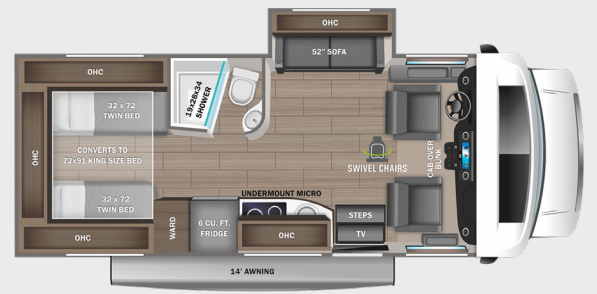

OPTIONS

A

B

24TP OPTIONS: B