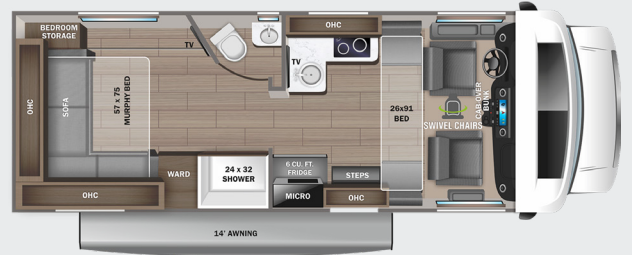

24LP OPTIONS: A, B

24NP OPTIONS: B

OPTIONS

A

Theater Sofa

B

B+ Front Cap with Overhead Storage

24RP OPTIONS: A, B

U-shaped dinette with stow away pedestal legs (24LP)
12V USB charging station in dinette area
2-point lap safety belts in all designated seating locations
Day/night roller shades
15,000 BTU low-profile A/C
30,000 BTU auto-ignition ducted furnace
Powered roof vent in living area with wall switch
LED HD Smart TV in living area
Blu-Ray™ player in living area
Prep for satellite dish
Cable TV hookup with RG-6 coax
Winegard 2.0 Wi-fi/4G antenna
6 cu. ft. gas/electric/12V refrigerator
2-burner, drop-in cooktop with flush cover
Convection microwave
Tecnoform® high-gloss countertops
Stainless steel sink with wooden cover/cutting board
Decorative kitchen backsplash
Water filtration system
Shower with decorative surround and skylight
Stainless steel bathroom sink
Porcelain toilet with foot flush
Powered roof vent in bathroom with wall switch
Queen-size bed with bedspread (24LP)
Queen-size manual Murphy bed (24N)
(2) twin-size beds (24TP)
USB port in bedroom
Under-bed storage (select models)
LED HD Smart TV in bedroom (24NP)
Bedroom TV prep (N/A 24NP)
Large wardrobes
Smoke alarm
Carbon monoxide detector