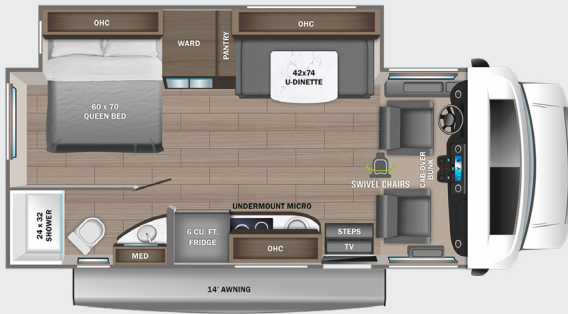

24LP OPTIONS: A, B

24NP OPTIONS: B