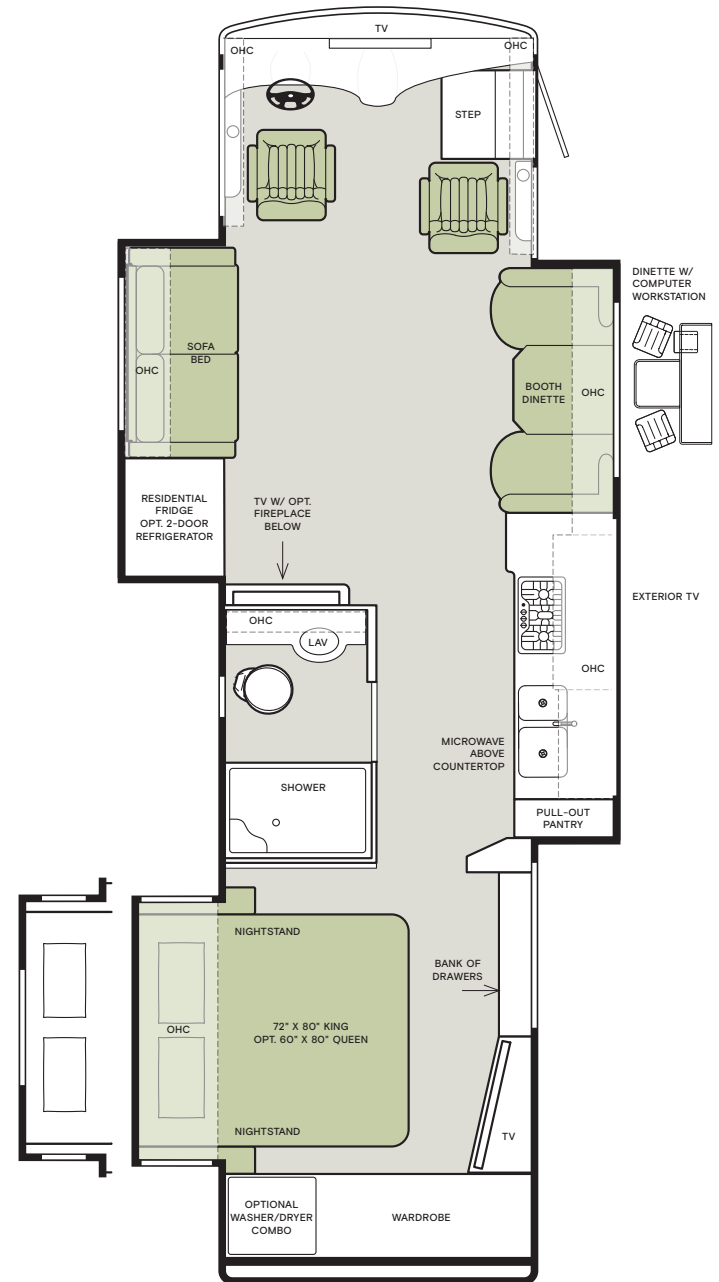

If optional furniture combinations are selected, window locations may vary from diagram shown.

All options may not be available in every model. Because of progressive improvements and specifications, standard and optional equipment are subject to change without notice or obligation.

For a complete and up-to-date list of available options and specifications, visit tiffinmotorhomes.com.

31 BR

33 BR

Interior Décor

Make your experience on the road all your own. Express yourself by choosing the interior appointments such as cabinet finishes, flooring, and décor ensembles for every part of your motorhome. In the 2021 Allegro Breeze, you'll be able to travel in style no matter where you go.