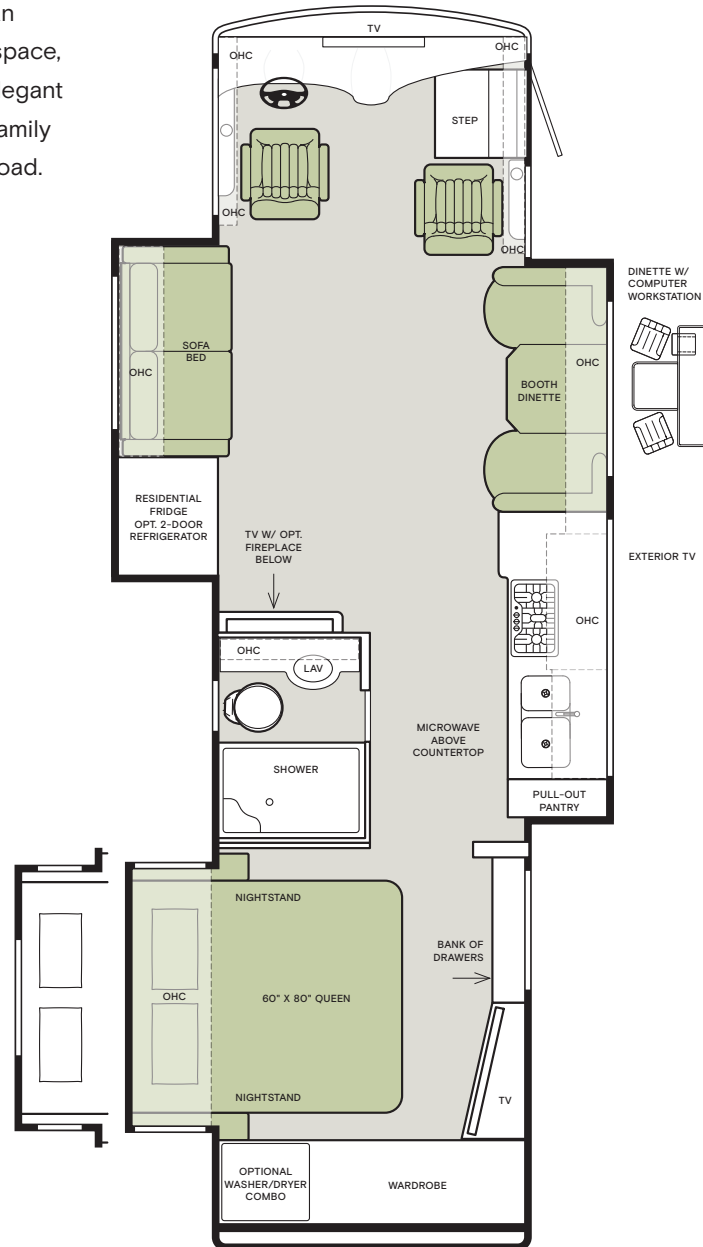

Floor Plans

The design of every Allegro Breeze floor plan must meet four essential criteria: Maximum space, Optimal organization, Relaxation plus, and Elegant atmosphere. Tiffin's MORE Plans offer your family the most comfortable layout for life on the road.

If optional furniture combinations are selected, window locations may vary from diagram shown.

All options may not be available in every model. Because of progressive improvements and specifications, standard and optional equipment are subject to change without notice or obligation.

For a complete and up-to-date list of available options and specifications, visit tiffinmotorhomes.com.

31 BR