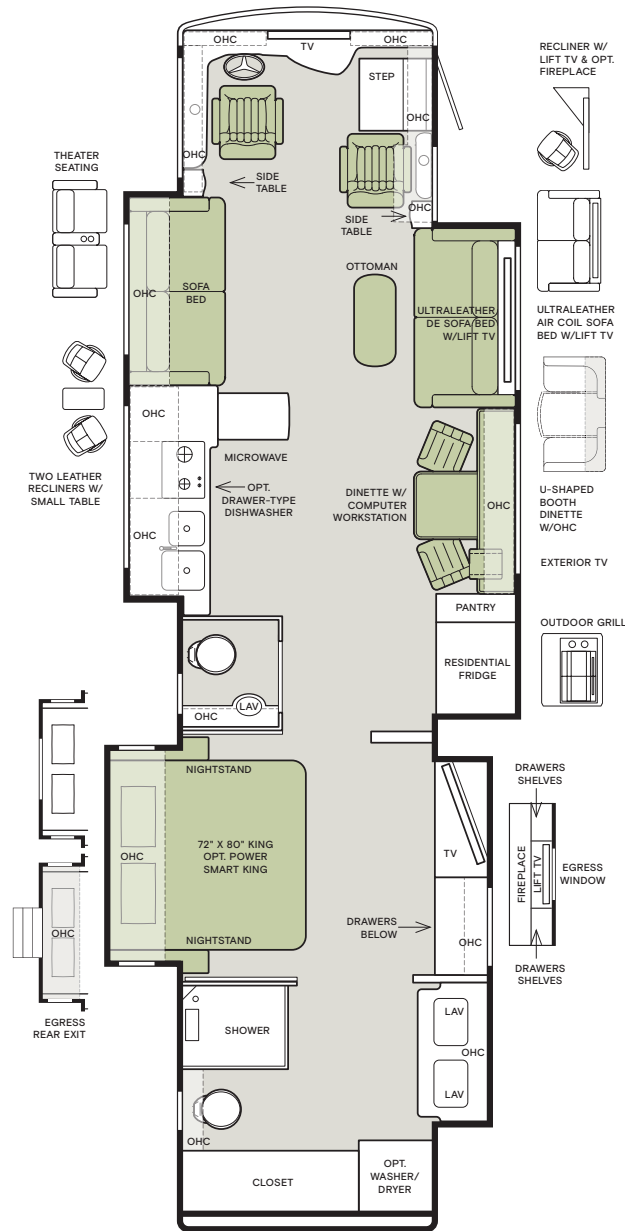

For a complete and up-to-date list of available options and specifications, visit tiffinmotorhomes.com.

35 CP

37 AP

40 AP

40 IP

45 OPP

Interior Décor

Make your experience on the road all your own. Express yourself by choosing the interior appointments such as cabinet finishes, flooring, and décor ensembles for every part of your motorhome. In the 2021 Allegro Bus, you'll be able to travel in style no matter where you go.