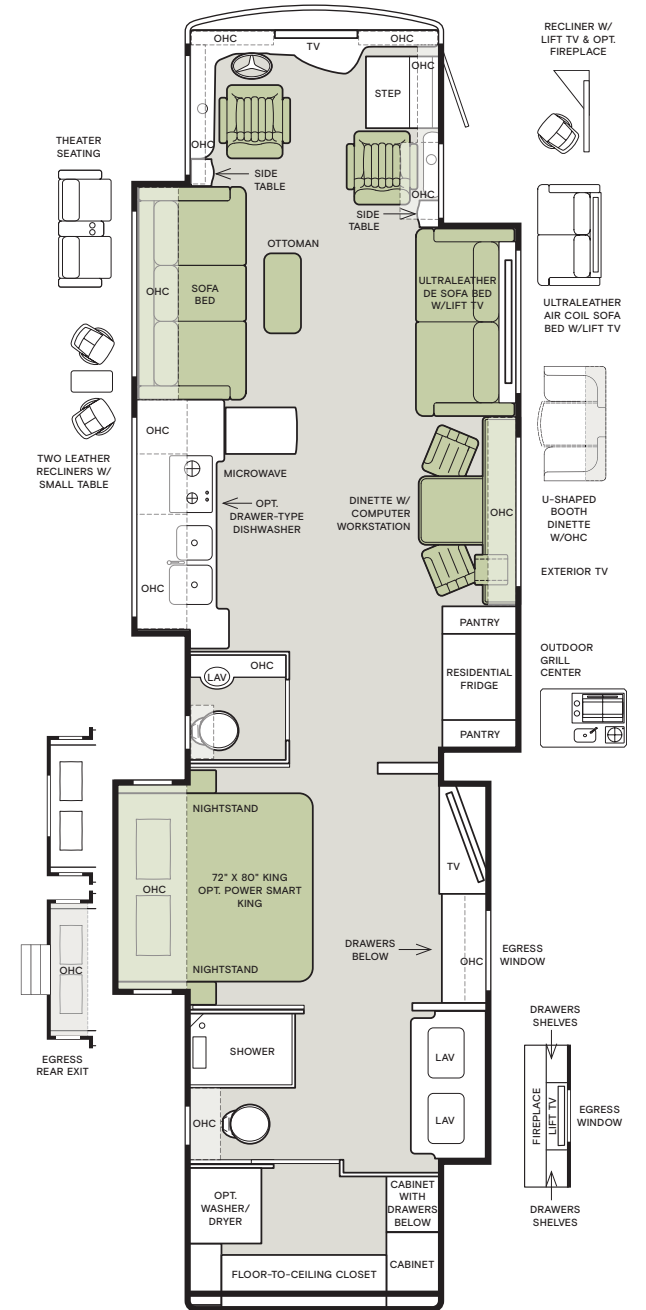

Floor Plans

The design of every Allegro Bus floor plan must meet four essential criteria: Maximum space, Optimal organization, Relaxation plus, and Elegant atmosphere. Tiffin's MORE Plans offer your family the most comfortable layout for life on the road.

For a complete and up-to-date list of available options and specifications, visit tiffinmotorhomes.com.

35 CP

37 AP

40 AP

40 IP

45 OPP

Interior Décor

Make your experience on the road all your own. Express yourself by choosing the interior appointments such as cabinet finishes, flooring, and décor ensembles for every part of your motorhome. In the 2021 Allegro Bus, you'll be able to travel in style no matter where you go.