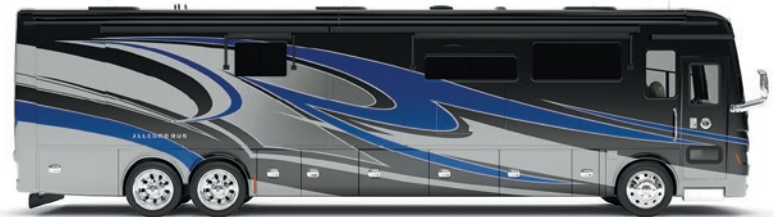

GENERATION 9

G9 CINDERWOOD

G9 SUNLIT SAND

G9 FIRE OPAL

G9 WATERFALL

G9 FROSTED GRANITE

G9 WHITE MAHOGANY

Our Generation 9 and Generation 10 premium paint schemes now give you 12 different ways to make your 2021 Allegro Bus your very own. To learn more, visit tiffinmotorhomes.com.