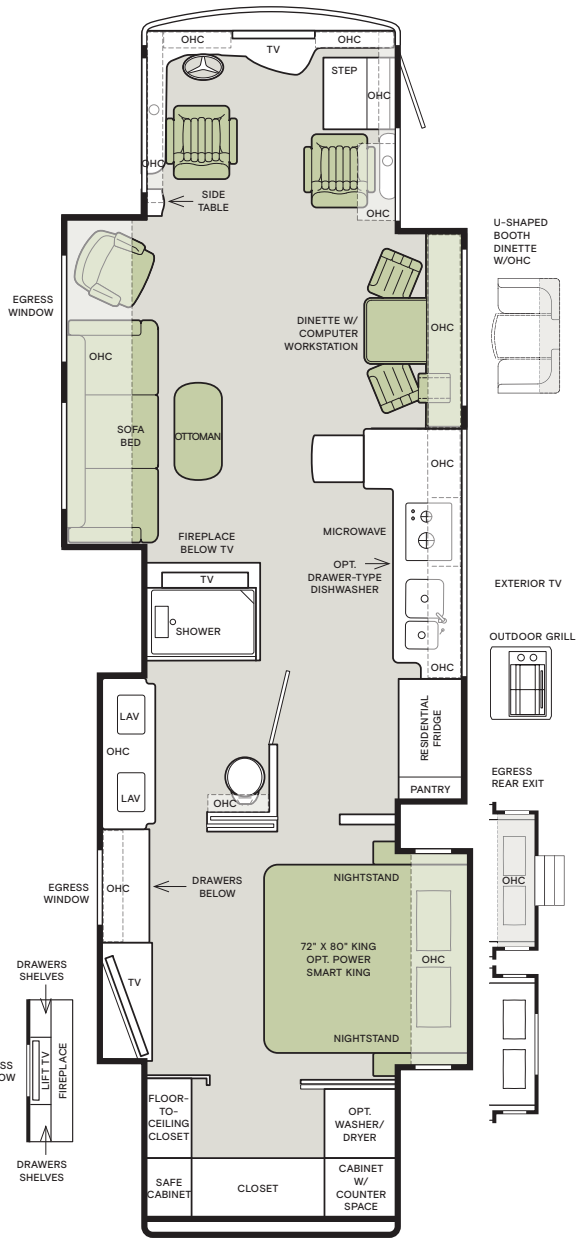

Floor Plans

The design of every Allegro Bus floor plan must meet four essential criteria: Maximum space, Optimal organization, Relaxation plus, and Elegant atmosphere. Tiffin's MORE Plans offer your family the most comfortable layout for life on the road.

For a complete and up-to-date list of available options and specifications, visit tiffinmotorhomes.com.

35 CP

37 AP

40 AP

40 IP

45 OPP

Interior Décor

Make your experience on the road all your own. Express yourself by choosing the interior appointments such as cabinet finishes, flooring, and décor ensembles for every part of your motorhome. In the 2021 Allegro Bus, you'll be able to travel in style no matter where you go.