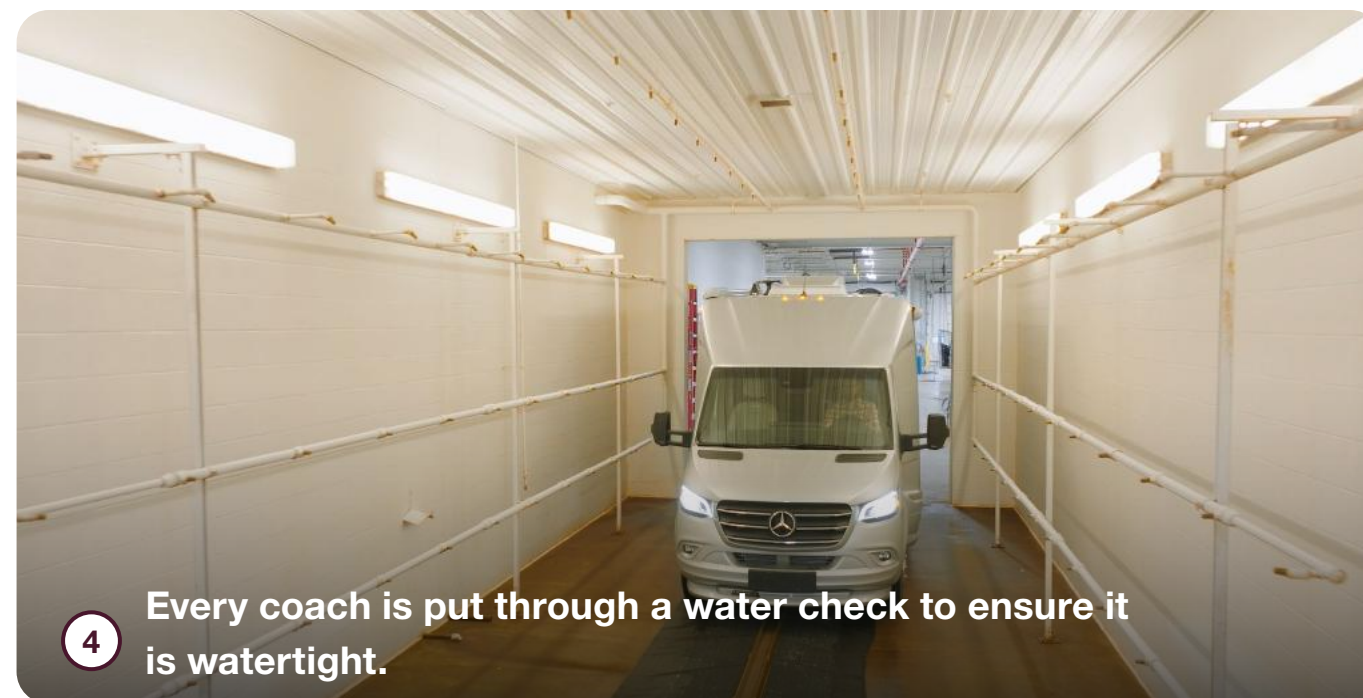

How It's Made

Each Mercedes-Benz cab chassis arrives in Jackson Center fully loaded with safety and security features and one of the most powerful and dependable engines under the hood. Our expert craftspeople hand-build the exterior walls and roof in-house while undercarriage features like generators, holding tanks, and batteries are installed. Standard seats are removed and re-upholstered with plush Ultraleather, while the interior is outfitted with electrical wiring harnesses, plumbing, gas lines, and comfort systems. We handcraft every cabinet and storage locker in our woodshop, which are then installed along with the shower, seating, and galley appliances. Extensive paint and fiberglass bodywork complete the exterior. And like every Airstream product, Atlas is put through an extensive water check to ensure there are no leaks before quality inspection teams test every component, system, and function before it goes out the door to a customer.

[Schedule a factory tour](#)