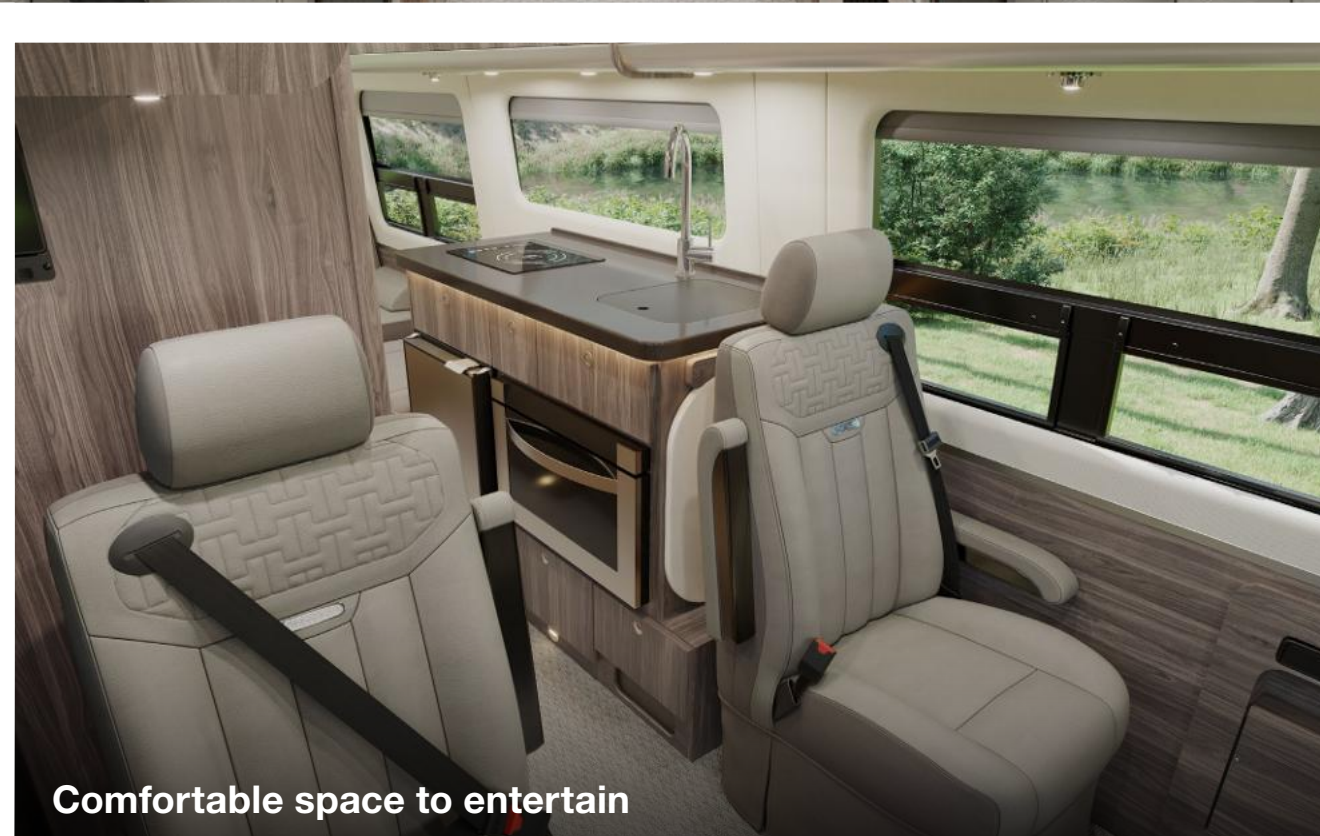

Mercedes-Benz driving experience

Comfortable space to entertain