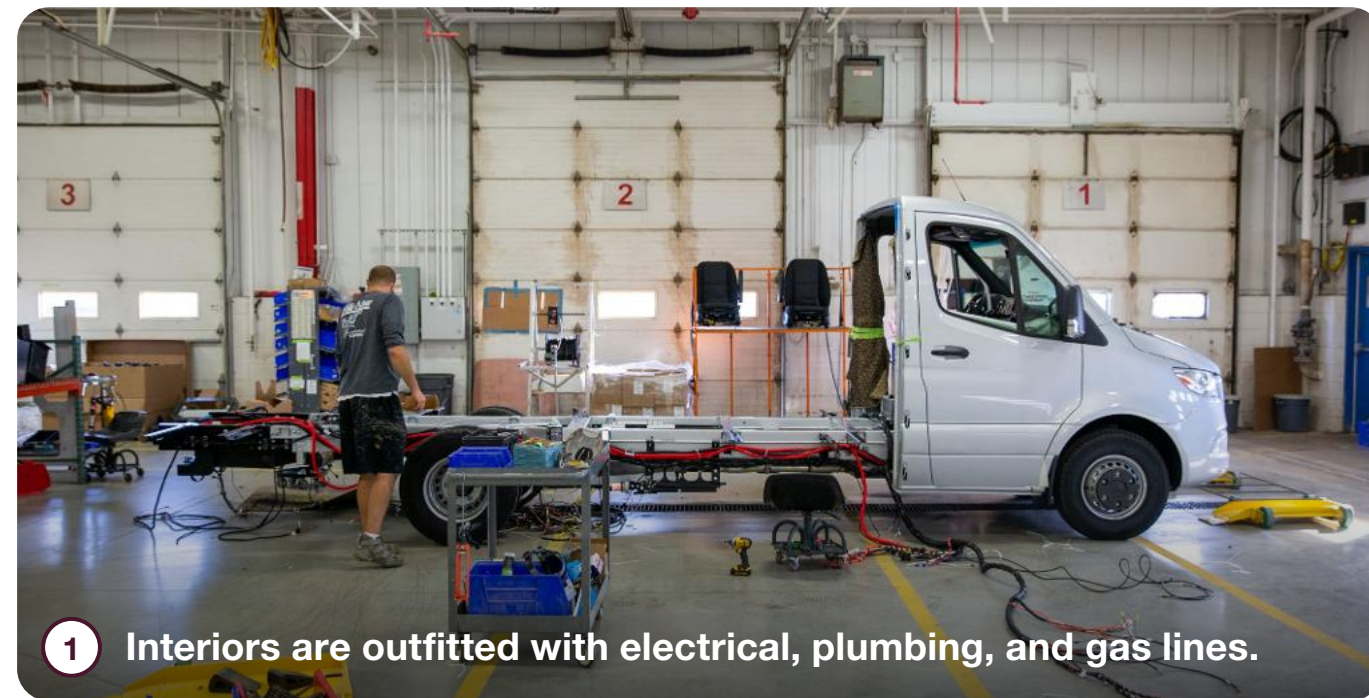

How It's Made

Each Mercedes-Benz cab chassis arrives in Jackson Center fully loaded with safety and security features and one of the most powerful and dependable engines under the hood. Our expert craftspeople hand-build the exterior walls and roof in-house while undercarriage features like generators, holding tanks, and batteries are installed. Standard seats are removed and re-upholstered with plush Ultraleather, while the interior is outfitted with electrical wiring harnesses, plumbing, gas lines, and comfort systems. We handcraft every cabinet and storage locker in our woodshop, which are then installed along with the shower, seating, and galley appliances. Extensive paint and fiberglass bodywork complete the exterior. And like every Airstream product, Atlas is put through an extensive water check to ensure there are no leaks before quality inspection teams test every component, system, and function before it goes out the door to a customer.

[Schedule a factory tour](#)