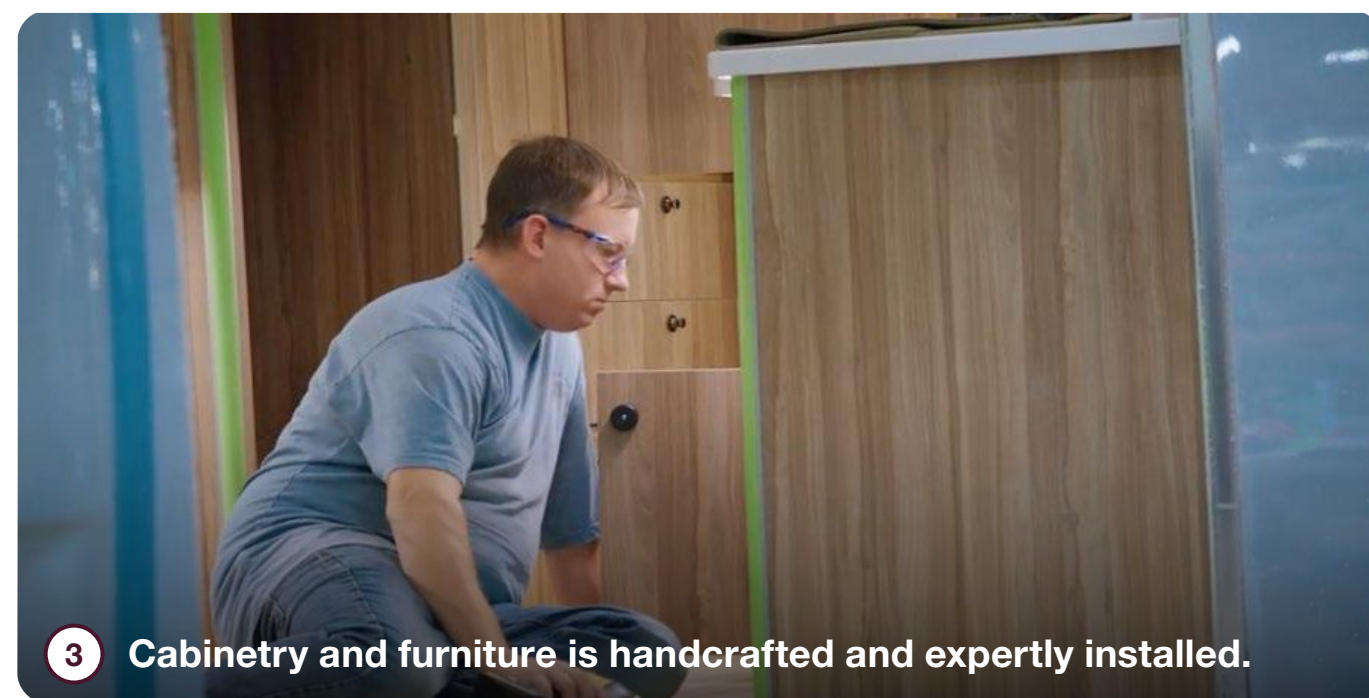

How It's Made

Each Mercedes-Benz cab chassis arrives in Jackson Center fully loaded with safety and security features and one of the most powerful and dependable engines under the hood. Our expert craftspeople hand-build the exterior walls and roof in-house while undercarriage features like generators, holding tanks, and batteries are installed. Standard seats are removed and re-upholstered with plush Ultraleather, while the interior is outfitted with electrical wiring harnesses, plumbing, gas lines, and comfort systems. We handcraft every cabinet and storage locker in our woodshop, which are then installed along with the shower, seating, and galley appliances. Extensive paint and fiberglass bodywork complete the exterior. And like every Airstream product, Atlas is put through an extensive water check to ensure there are no leaks before quality inspection teams test every component, system, and function before it goes out the door to a customer.

[Schedule a factory tour](#)