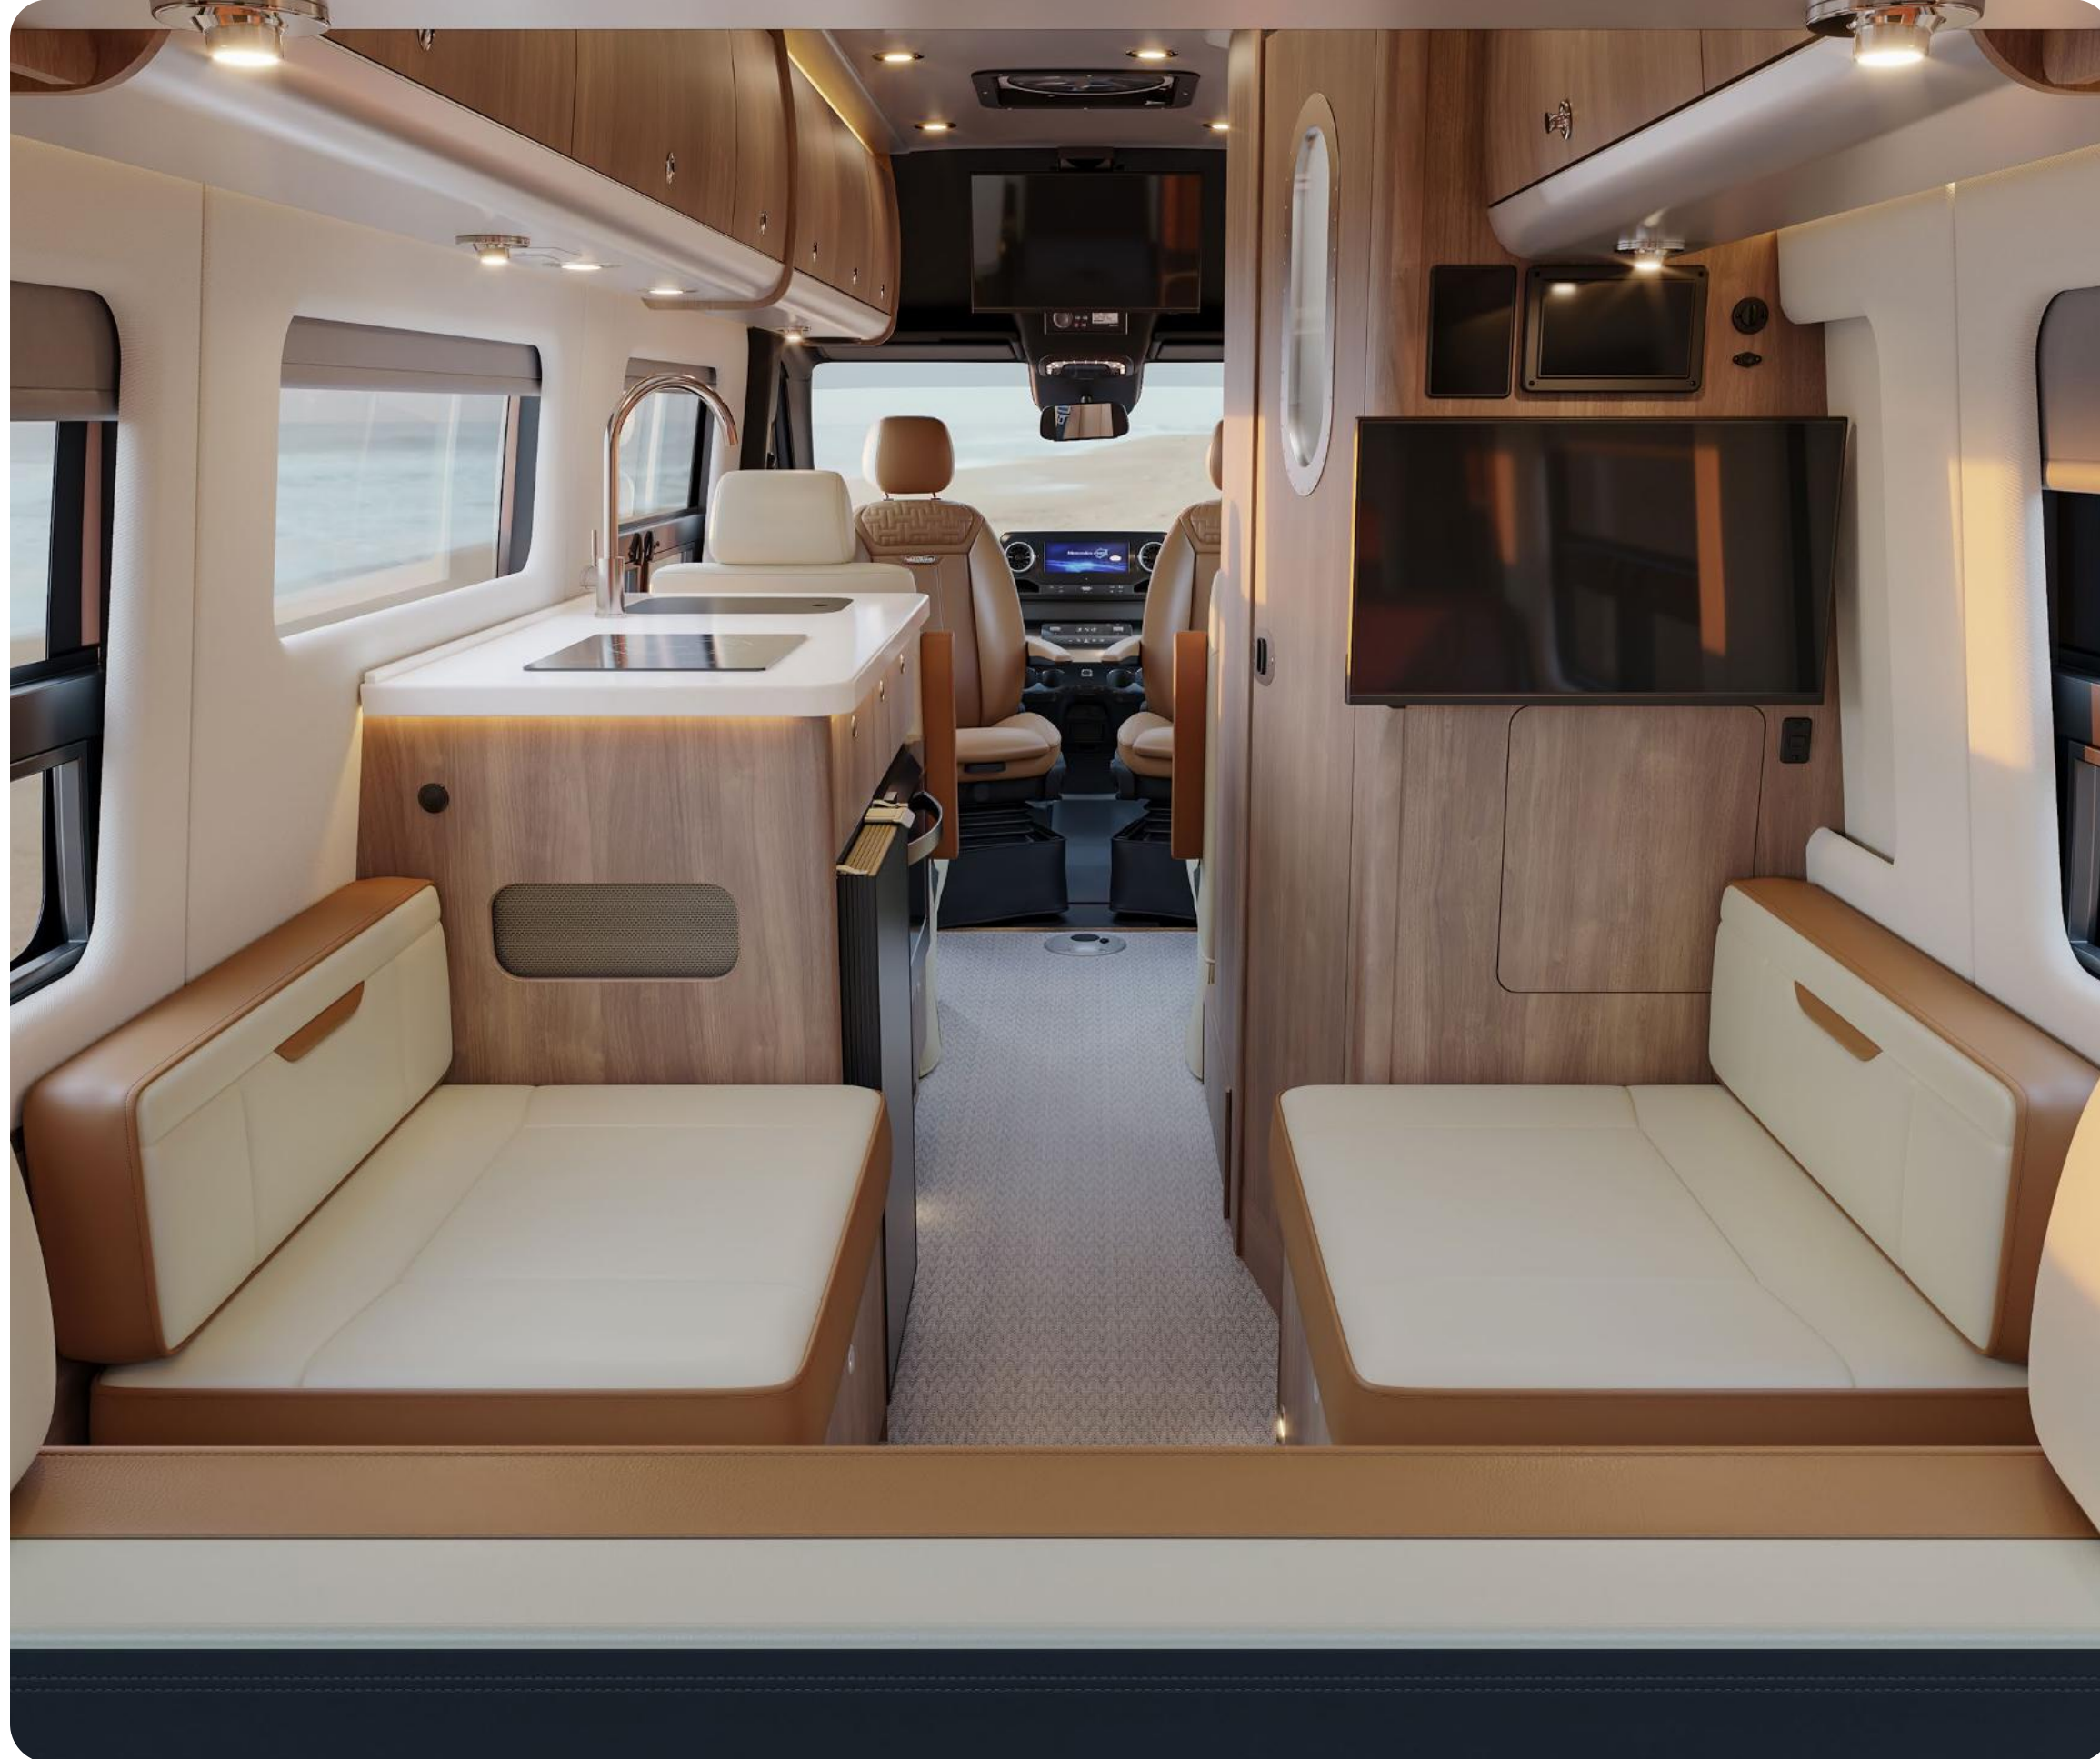

Interior Décor

Amber Ridge