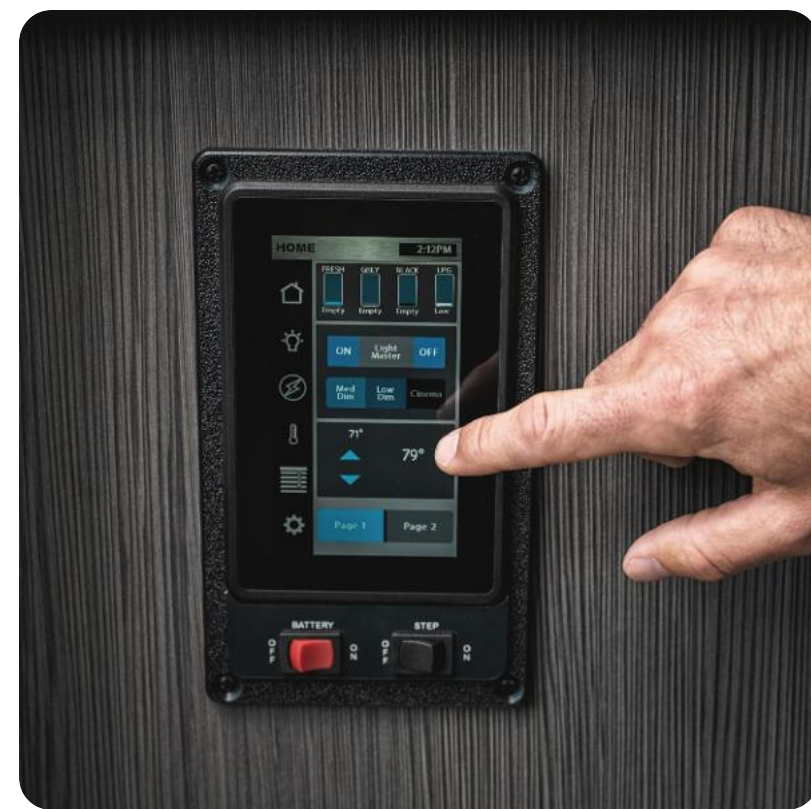

Why You'll Love It

If you love tailgating, taking a group of friends to a concert, or cruising the backroads on a tour through wine country, the Interstate 24GL is made for you.

Belted seating positions for up to nine people means you can bring along a crowd. Onboard amenities like a bathroom, kitchen, and two smart flatscreen TVs mean everyone is comfortable and entertained.

A large fridge lets you bring along everything you need to prepare healthy snacks (or game-day favorites).

The new standard Advanced Power System gives you the power you need—whether you're camping off the grid or pre-gaming in the parking lot.