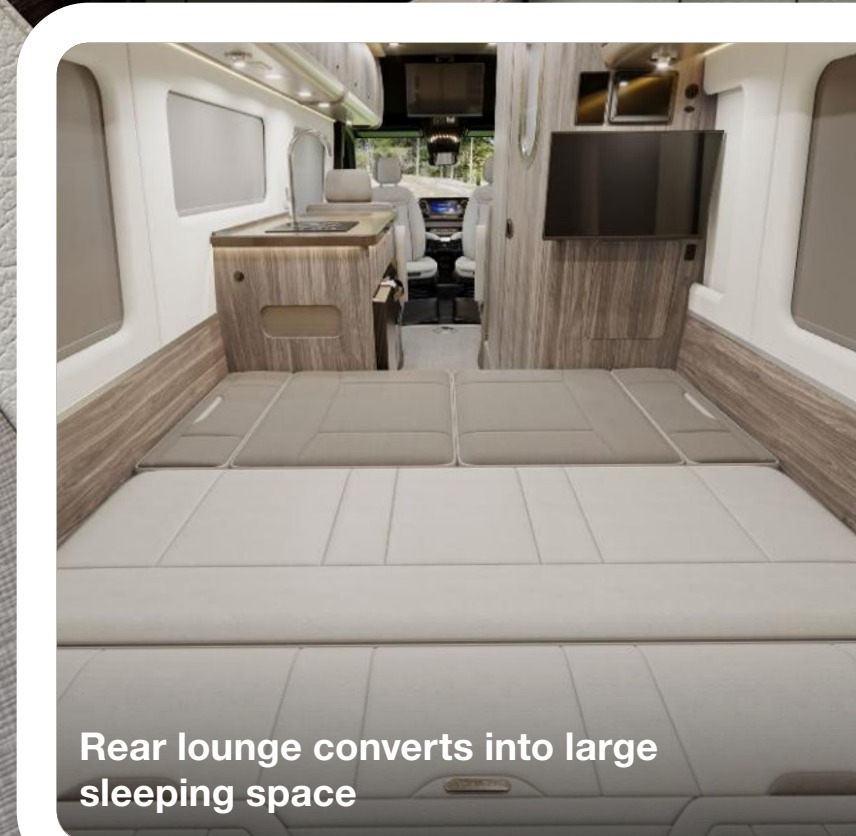

Once you arrive at your destination, conveniences like a full kitchen, an onboard bathroom, charging stations, and two smart flatscreen TVs let you enjoy your time in comfort and style. Prepare snacks and drinks on solid surface countertops in the galley. Store accessories in the European-style curved cabinetry. Relax on plush, easy-to-clean Ultraleather® seating surfaces. No matter where you turn, the Interstate 24GL is ready to impress.

Floor Plan

The Interstate 24GL has belted seating positions for nine passengers. Front captain's chairs swivel to face a central table for eating, gathering, or working from the road. A central galley features a single-burner induction cooktop and deep sink, while across the aisle a wet bath makes for an efficient use of space.

The rear of the Interstate 24GL is anchored by a wide seating area for up to five people but converts at the push of a button to a spacious sleeping area. Overhead lockers provide ample space to store dishware, food, bedding, and everything you need to make your journey complete. Behind the seating, rear doors swing open to reveal more storage and a clever table system that's perfect for outdoor entertaining.

Why You'll Love It

If you love tailgating, taking a group of friends to a concert, or cruising the backroads on a tour through wine country, the Interstate 24GL is made for you.

Belted seating positions for up to nine people means you can bring along a crowd. Onboard amenities like a bathroom, kitchen, and two smart flatscreen TVs mean everyone is comfortable and entertained.