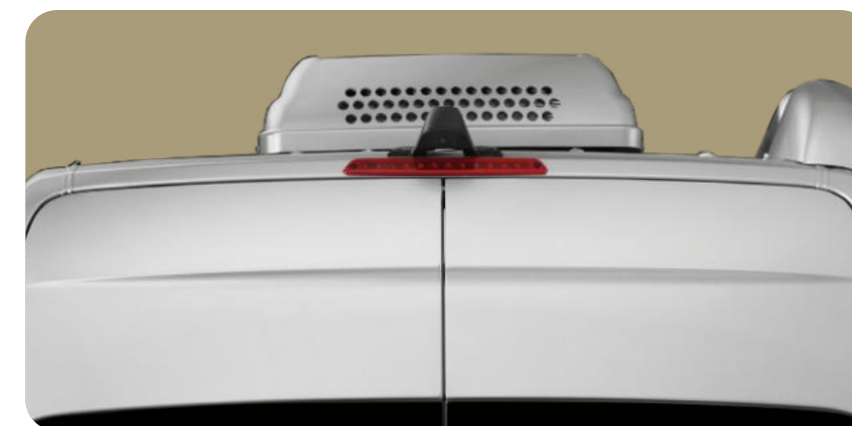

5 Safety sensors positioned around the exterior of the coach and a rear view camera give you comprehensive situational awareness.