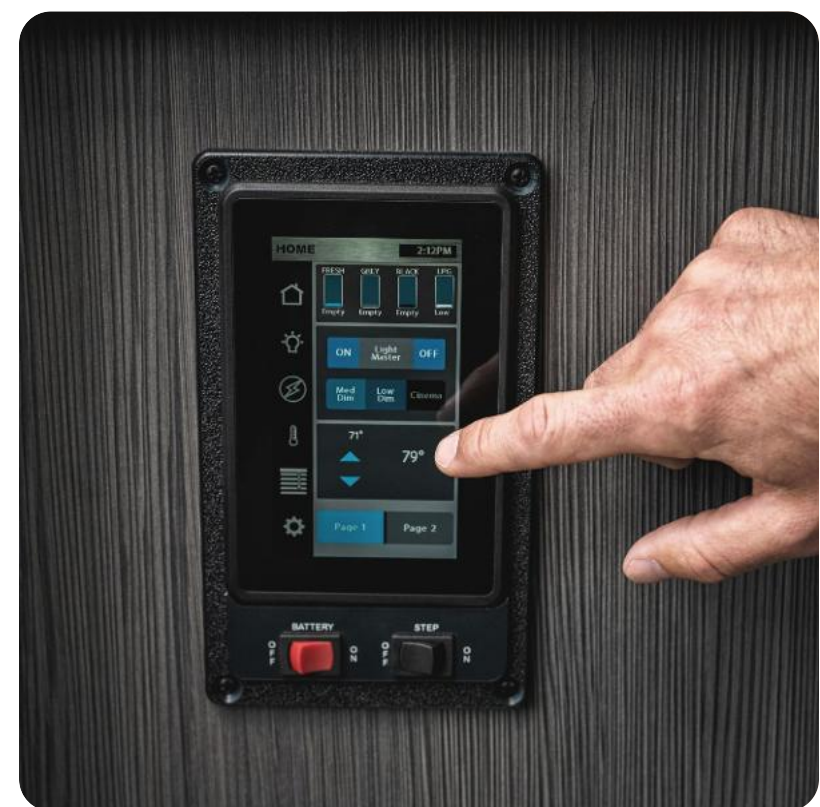

Why You'll Love It

If you love tailgating, taking friends to a concert, or cruising through wine country, the Interstate 24GLX takes your adventures to the next level.

Seating for up to seven means everyone can come along for the ride, while a rugged exterior and elevated styling ensure you'll arrive in confidence and comfort.

Inside, premium amenities like a kitchen, bathroom, and two smart TVs keep everyone relaxed and entertained.

A spacious fridge stores everything from fresh snacks to game-day favorites, and the Advanced Power System provides the energy you need—whether you're off the grid or pre-gaming in style.