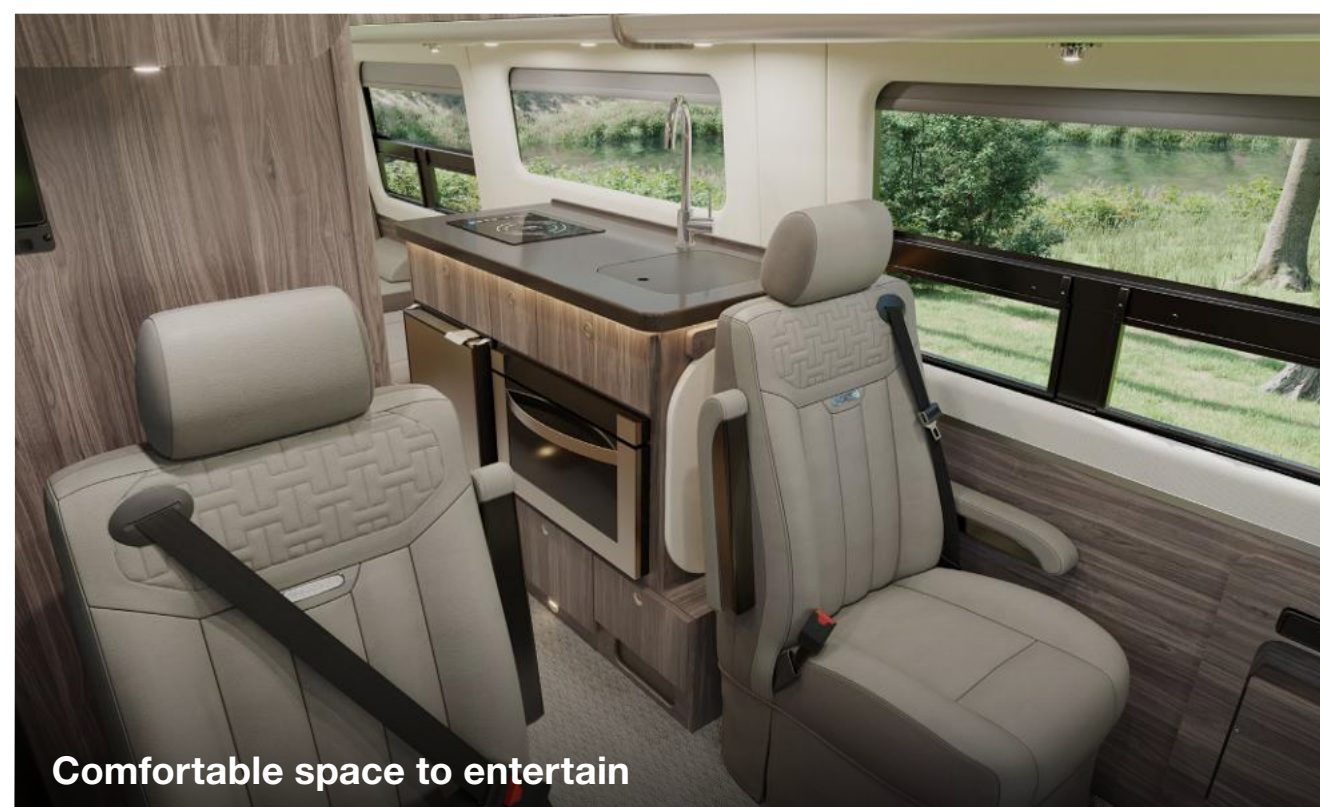

Mercedes-Benz driving experience

Comfortable space to entertain