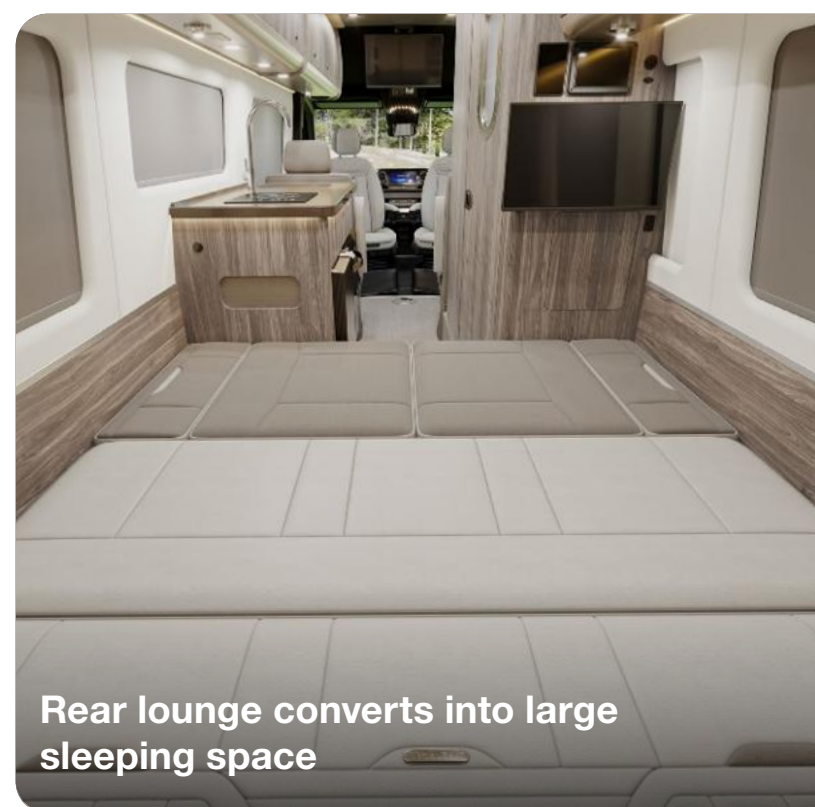

Black Running Boards: Easy entry and exit with durable, sleek black running boards.

Exterior Features

Built on the powerful Mercedes-Benz Sprinter chassis, the Interstate 24GLX is crafted for travelers who seek both luxury and adventure. Rugged and ready for off-pavement exploration, it combines a bold, durable exterior with refined interiors for ultimate comfort. Premium suspension ensures a smooth ride, while the Advanced Power System, roof-mounted solar panels, powered awning, and safety sensors provide energy, convenience, and peace of mind for journeys without compromise

Once you arrive at your destination, conveniences like a full kitchen, an onboard bathroom, charging stations, and two smart flatscreen TVs let you enjoy your time in comfort and style. Prepare snacks and drinks on solid surface countertops in the galley. Store accessories in the European-style curved cabinetry. Relax on plush, easy-to-clean Ultraleather® seating surfaces. No matter where you turn, the Interstate 24GLX is ready to impress.

Floor Plan

The Interstate 24GLX has belted positions for seven passengers. Front captain's chairs swivel to face a central table for eating, gathering, or working from the road. A central galley features a single-burner induction cooktop and deep sink, while across the aisle a wet bath makes for an efficient use of space.

Inside, premium amenities like a kitchen, bathroom, and two smart TVs keep everyone relaxed and entertained.

A spacious fridge stores everything from fresh snacks to game-day favorites, and the Advanced Power System provides the energy you need—whether you're off the grid or pre-gaming in style.