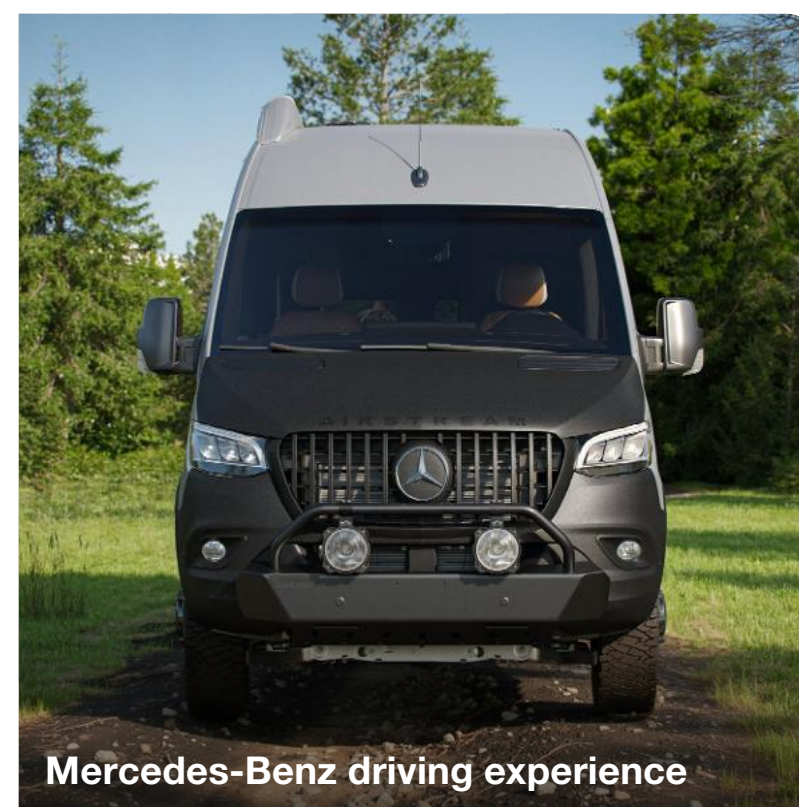

Mercedes-Benz driving experience