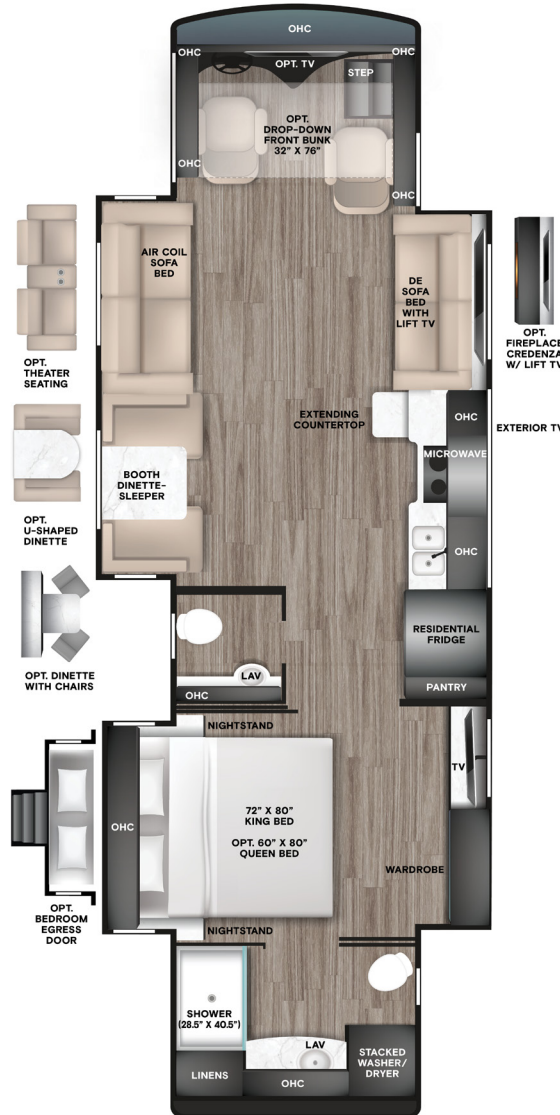

## ARROWHEAD NEW

FURNITURE

FLOOR TILE

BACKSPLASH

COUNTERTOP

BEDDING

## GENERATION 7 PAINT SCHEMES NEW

G7 VOLTAGE

G7 NASA

G7 WATERFALL

G7 FROSTED GRANITE

Floor Plans

33 AA

37 BA