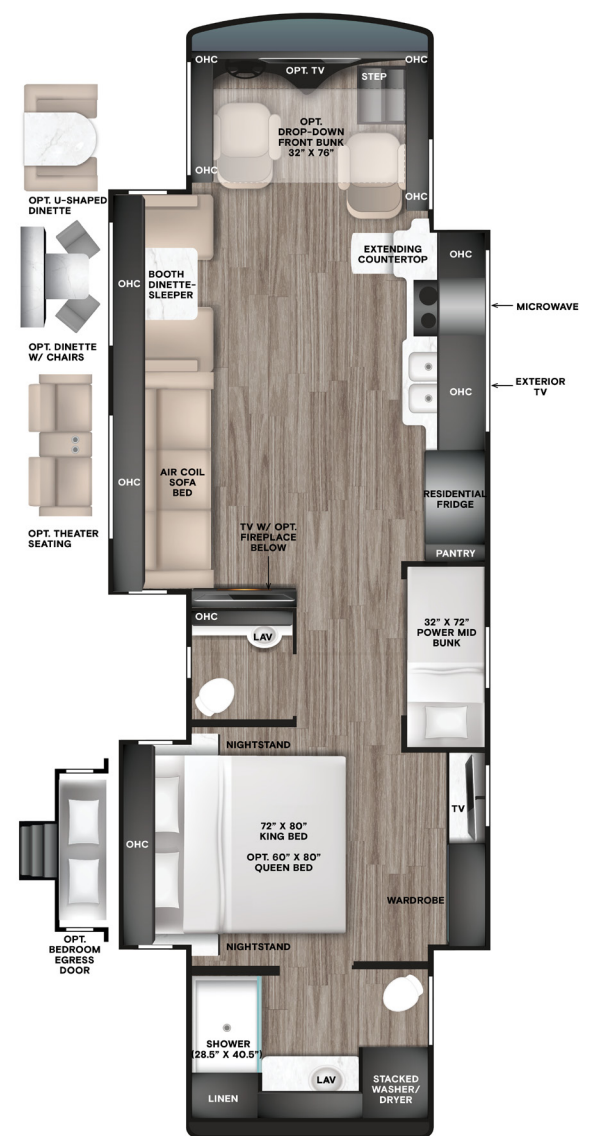

38 KA

SPECIFICATIONS

For a complete and up-to-date list of available options and specifications, scan the QR Code with your mobile device or visit tiffinmotorhomes.com.

FOR SALES CALL 256-356-8661 AND PARTS & SERVICE CALL 256-356-0261 OR VISIT TIFFINMOTORHOMES.COM
105 2ND ST NW RED BAY, AL 35582

TIFFIN
MOTORHOMES

All trademarks and logos are owned or used under license by Tiffin Motor Homes, Inc. and include, but are not limited to; TIFFIN®, MANY ADVENTURES. ONE DREAM™, ALLEGRO®, ALLEGRO BREEZE®, ALLEGRO RED®, PHAETON®, ALLEGRO BUS®, ZEPHYR®, WAYFARER®, ROUGHING IT SMOOTHLY®, OPEN ROAD®, BYWAY™, and associated logos and emblems.

Unauthorized use of any trademark of Tiffin Motor Homes, Inc. is strictly prohibited.

© Copyright 2026 Tiffin Motor Homes, Inc.

All options may not be available in every model. Because of progressive improvements and specifications, standard and optional equipment are subject to change without notice or obligation. For all information concerning the limited warranty provided by Tiffin, please refer to the full written limited warranty set forth on the Tiffin website or held by our authorized dealerships.

Please note, some interior furnishings not included.