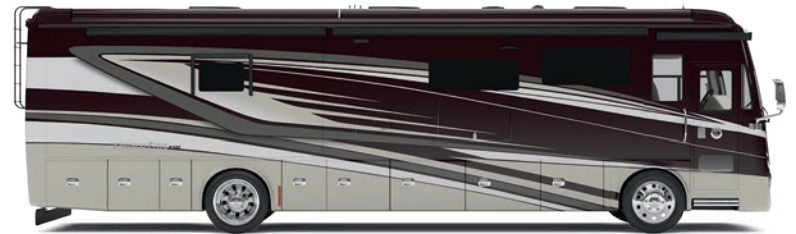

G10 WHITE MAHOGANY