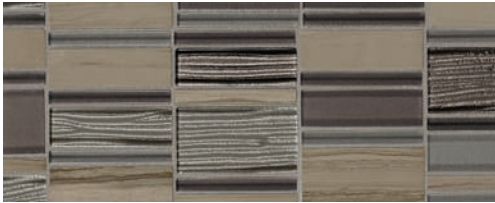

STERLING ¹

SHADOW

FLOORING

VICINITY (S)

MATTE FINISH TILE

BIANCO NAVARO (O) GLOSSY FINISH TILE

ARTISTS TAUPE II

WINDOW TREATMENT