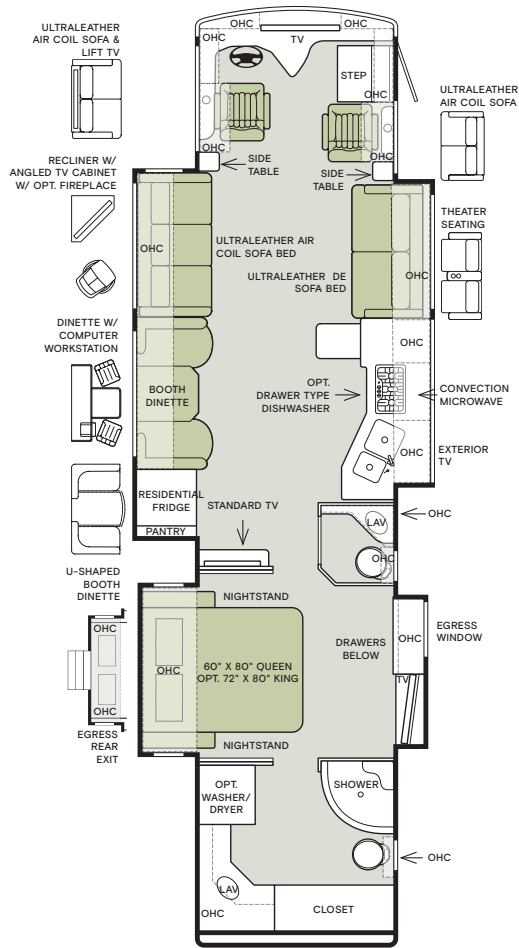

37 BH

40 AH

40 IH

The design of every Phaeton floor plan must meet four essential criteria: Maximum space, Optimal organization, Relaxation plus, and Elegant atmosphere. Tiffin's MORE Plans offer your family the most comfortable layout for life on the road.

For a complete and up-to-date list of available options and specifications, visit tiffinmotorhomes.com.

40 QBH

40 QKH

44 OH

Interior Décor

Make your experience on the road all your own. Express yourself by choosing the interior appointments such as cabinet finishes, flooring, and décor ensembles for every part of your motorhome. In the 2021 Phaeton, you'll be able to travel in style no matter where you go.