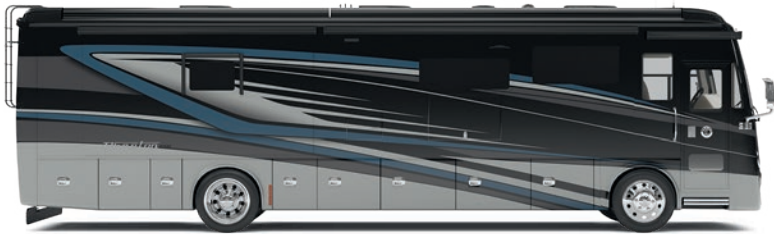

Our Generation 9 and Generation 10 premium paint schemes now give you 12 different ways to make your 2021 Phaeton your very own. To learn more, visit tiffinmotorhomes.com.

GENERATION 10

G10 EURO BLUE