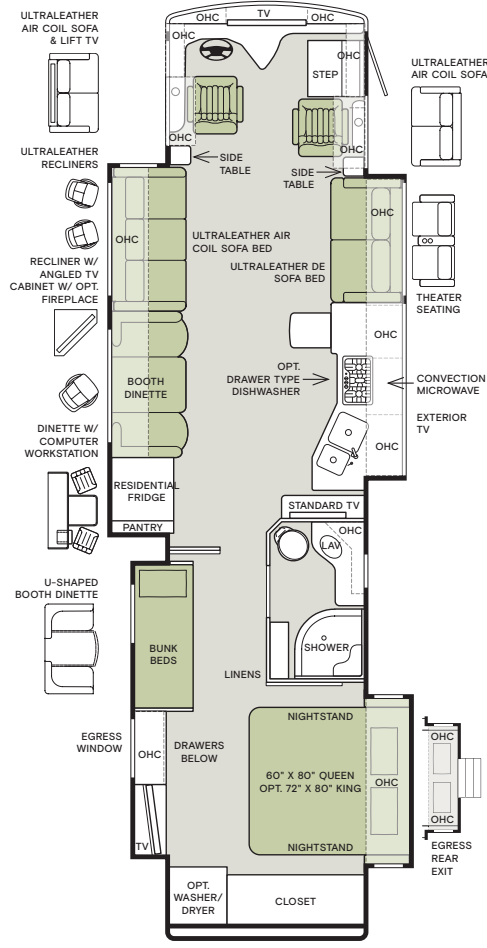

37 BH

40 AH

40 IH

The design of every Phaeton floor plan must meet four essential criteria: Maximum space, Optimal organization, Relaxation plus, and Elegant atmosphere. Tiffin's MORE Plans offer your family the most comfortable layout for life on the road.

If optional furniture combinations are selected, window locations may vary from diagram shown.

All options may not be available in every model. Because of progressive improvements and specifications, standard and optional equipment are subject to change without notice or obligation.

For a complete and up-to-date list of available options and specifications, visit tiffinmotorhomes.com.

40 QBH

40 QKH

44 OH

Interior Décor

Make your experience on the road all your own. Express yourself by choosing the interior appointments such as cabinet finishes, flooring, and décor ensembles for every part of your motorhome. In the 2021 Phaeton, you'll be able to travel in style no matter where you go.