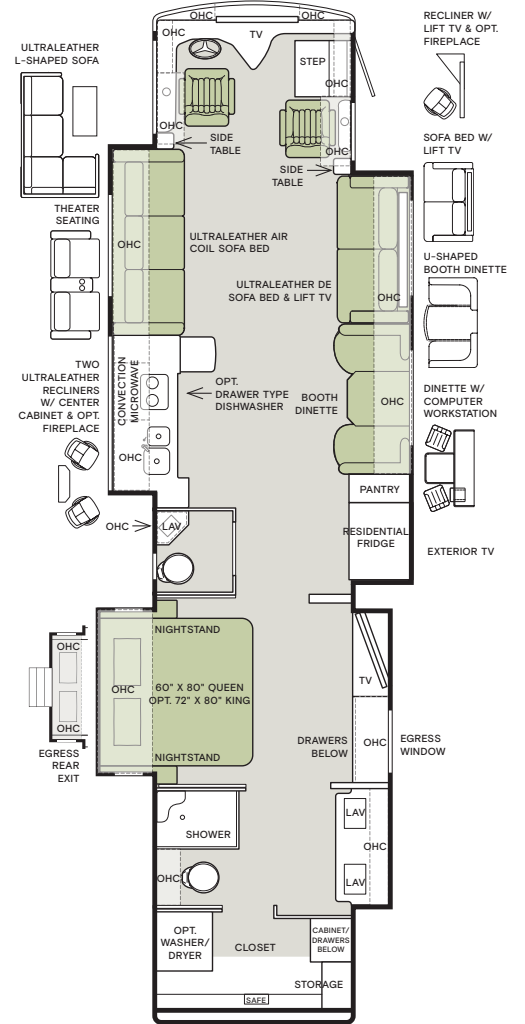

37 BH

40 AH

40 IH

The design of every Phaeton floor plan must meet four essential criteria: Maximum space, Optimal organization, Relaxation plus, and Elegant atmosphere. Tiffin's MORE Plans offer your family the most comfortable layout for life on the road.

For a complete and up-to-date list of available options and specifications, visit tiffinmotorhomes.com.

40 QBH

40 QKH

44 OH

Interior Décor

Make your experience on the road all your own. Express yourself by choosing the interior appointments such as cabinet finishes, flooring, and décor ensembles for every part of your motorhome. In the 2021 Phaeton, you'll be able to travel in style no matter where you go.