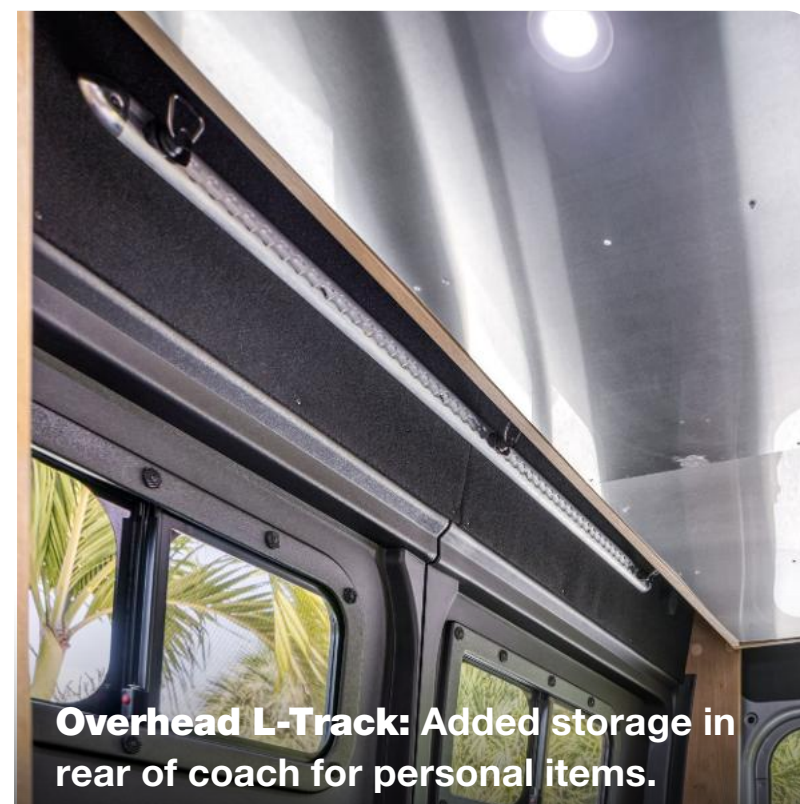

Overhead L-Track: Added storage in rear of coach for personal items.