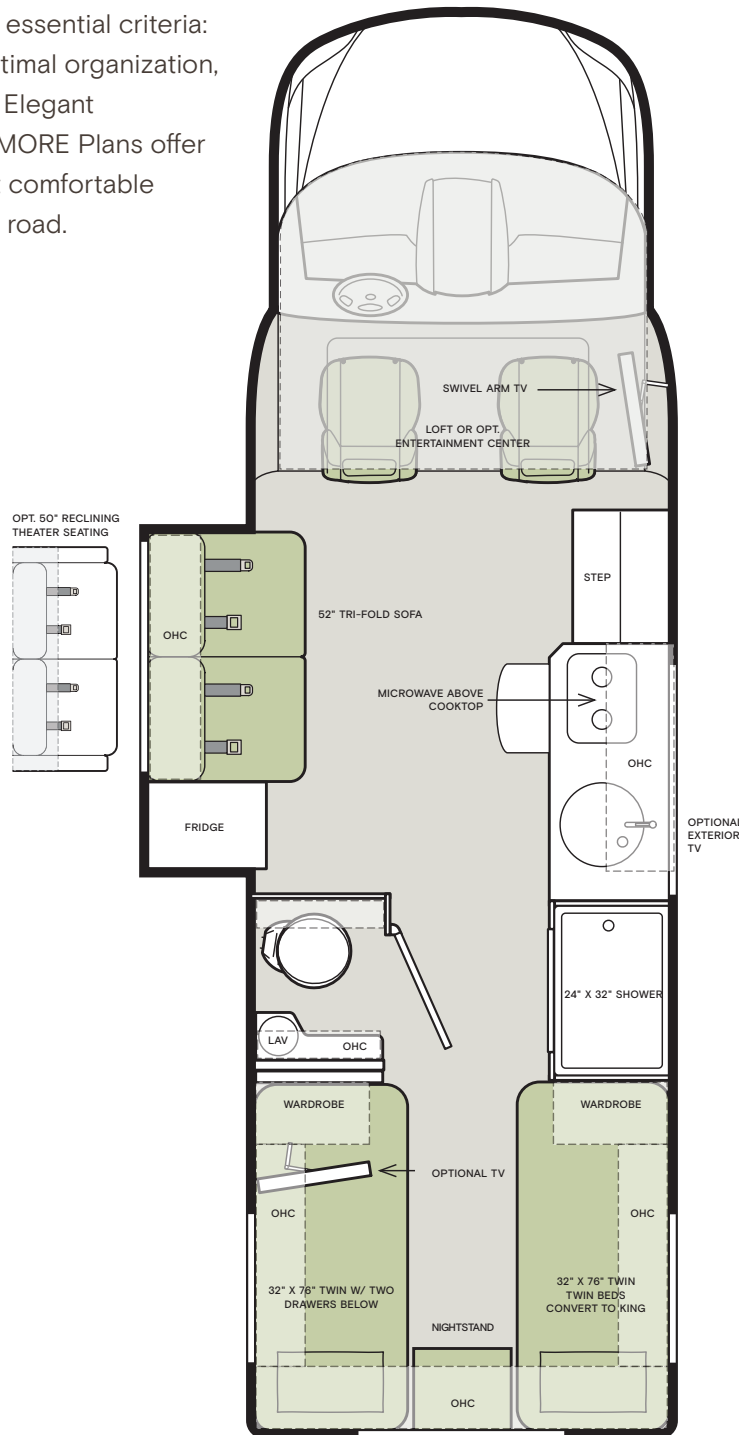

Clockwise from top: MBUX infotainment center; Dashboard smartphone integration; Queen sofa Murphy bed; Driver's compartment. All interiors shown are 25 RW with Linen cabinets, Soho décor.

Living Area

Relaxing is a breeze in the Wayfarer. With distinct floor plans offering a variety of sleep options to choose from, as well as, our ample storage and closet spaces mean you can bring along clothing and gear for every type of adventure and occasion. And our new electric Murphy bed in the 25 RW allows for a walk around bed, electric controls, and over-the-bed cabinets.

Clockwise from top: Convection microwave and 6.5 cubic foot refrigerator; Living area; Kitchen; Bathroom sink. All interiors shown are 25 RW with Linen cabinets, Soho décor.

Premium Paint System

Our eight-step full-body paint system features premium grade paints sealed with three layers of superclear coat with ultraviolet protection. An additional layer of scratch-resistant plastic coating protects the front of the coach, stairwell, and entry door lock.

HARMONY

CONQUEST

PEBBLE CREEK

PERDIDO

REGAL BLUE

SEA MIST

Floor Plans

The design of every Wayfarer floor plan must meet four essential criteria: Maximum space, Optimal organization, Relaxation plus, and Elegant atmosphere. Tiffin's MORE Plans offer your family the most comfortable layout for life on the road.

25 TW

25 SW

If optional furniture combinations are selected, window locations may vary from diagram shown. All options may not be available in every model. Because of progressive improvements and specifications, standard and optional equipment are subject to change without notice or obligation. For a complete and up-to-date list of available options and specifications, visit tiffinmotorhomes.com.