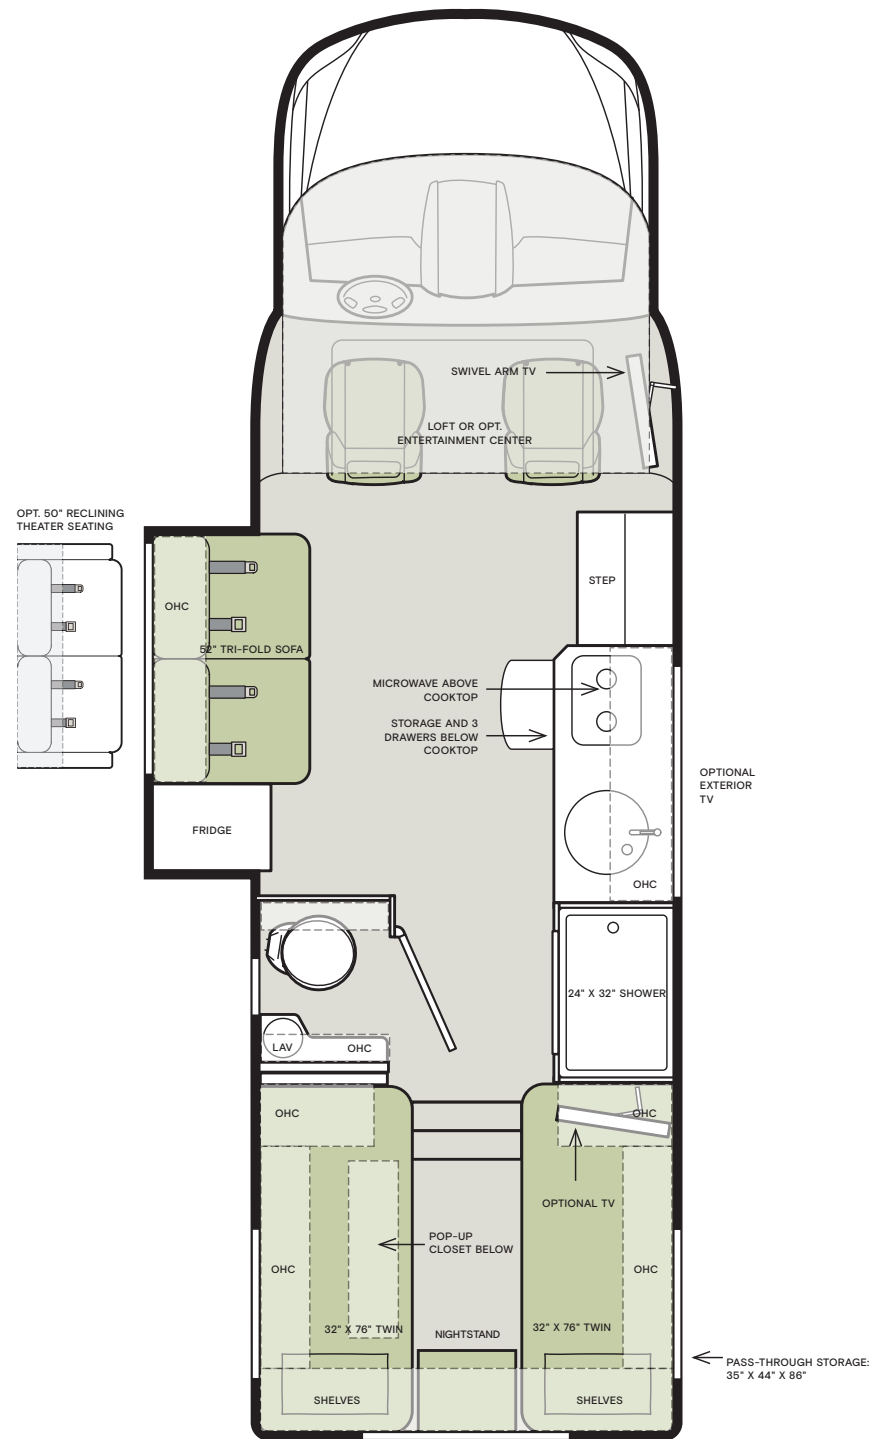

Clockwise from top: Convection microwave and 6.5 cubic foot refrigerator; Living area; Kitchen; Bathroom sink. All interiors shown are 25 RW with Linen cabinets, Soho décor.

Premium Paint System

Our eight-step full-body paint system features premium grade paints sealed with three layers of superclear coat with ultraviolet protection. An additional layer of scratch-resistant plastic coating protects the front of the coach, stairwell, and entry door lock.

25 TW

25 SW

If optional furniture combinations are selected, window locations may vary from diagram shown. All options may not be available in every model. Because of progressive improvements and specifications, standard and optional equipment are subject to change without notice or obligation. For a complete and up-to-date list of available options and specifications, visit tiffinmotorhomes.com.

25 RW

25 LW

Interior Décor

Make it all yours. Personalize your décor experience with the Wayfarer's customization options. Choose between our four décor packages, as well as handcrafted wood cabinetry. The Wayfarer's luxury design options allow you to arrive and live in style, wherever your travels and adventures take you.

Specifications

WEIGHTS AND MEASURES	25 TW	25 RW	25 LW	25 SW
Overall Length (approximately) ¹	25' 8"	25' 8"	25' 8"	25' 8"
Overall Height (max.)	11' 4"	11' 4"	11' 4"	11' 4"
Interior Height	80"	80"	80"	80"
Overall Width ¹	90"	90"	90"	90"
Interior Width	87"	87"	87"	87"
Fresh Water (gal.)	38	30	32	38
Black Water (gal.)	28	28	28	28
Grey Water (gal.)	32	36	32	33
LPG Tank (gal.)	12	12	12	12
Basement Storage (cubic ft – app.)	68	37	130	54
Trailer Hitch Capacity ²	5,000 lb	5,000 lb	5,000 lb	5,000 lb