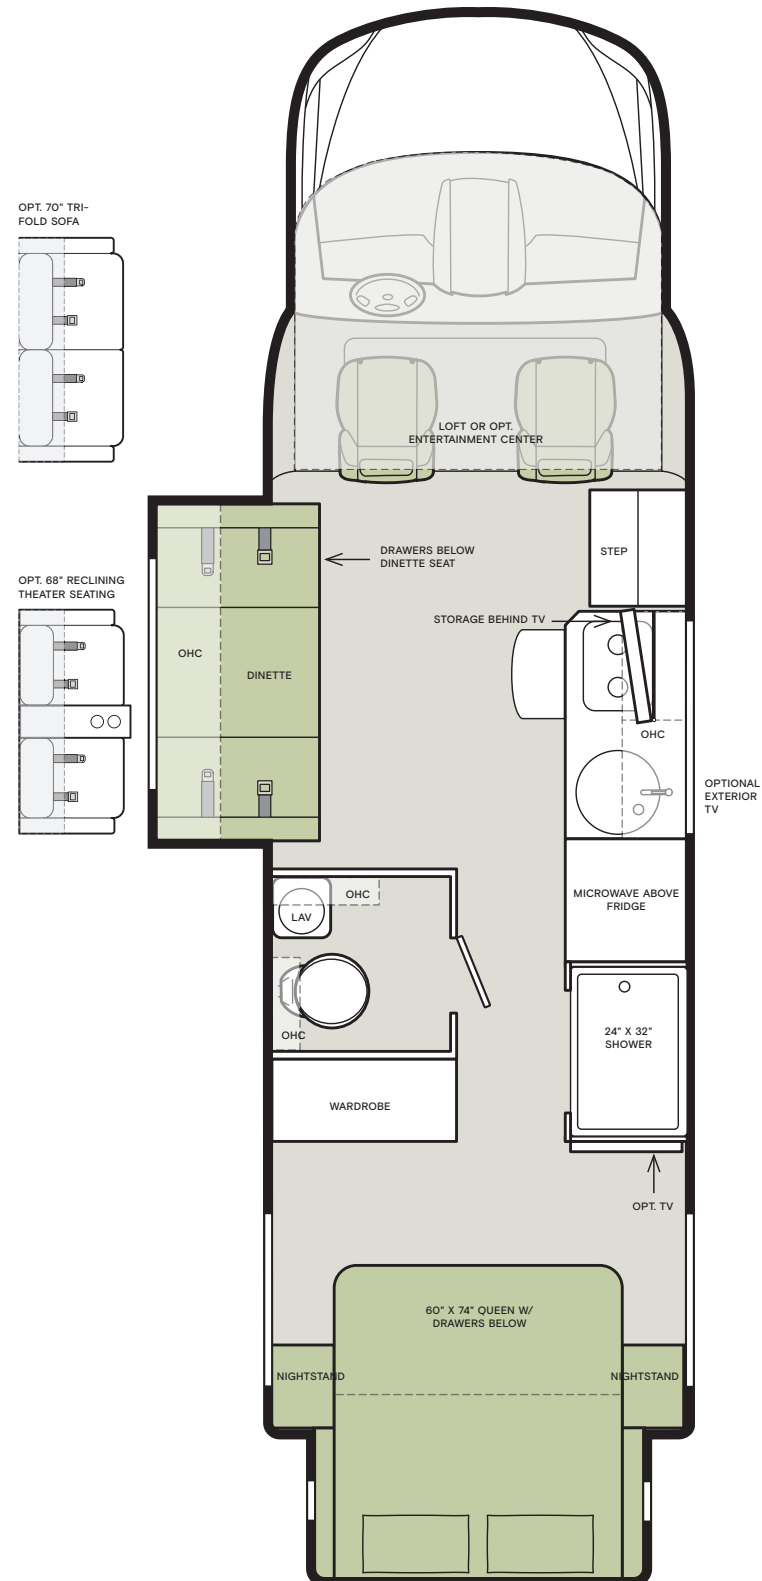

25 SW

If optional furniture combinations are selected, window locations may vary from diagram shown. All options may not be available in every model. Because of progressive improvements and specifications, standard and optional equipment are subject to change without notice or obligation. For a complete and up-to-date list of available options and specifications, visit tiffinmotorhomes.com.