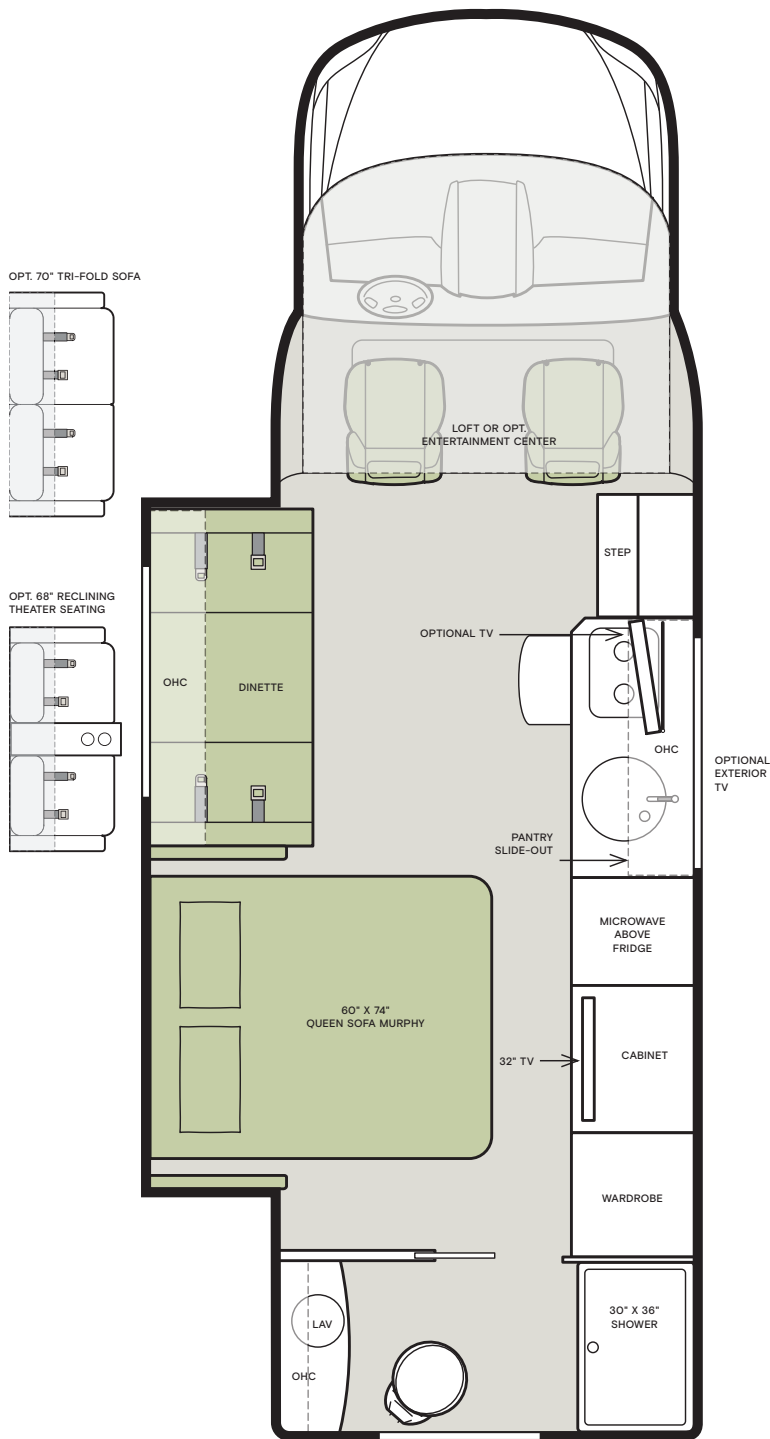

Clockwise from top: Convection microwave and 6.5 cubic foot refrigerator; Living area; Kitchen; Bathroom sink. All interiors shown are 25 RW with Linen cabinets, Soho décor.

Premium Paint System

Our eight-step full-body paint system features premium grade paints sealed with three layers of superclear coat with ultraviolet protection. An additional layer of scratch-resistant plastic coating protects the front of the coach, stairwell, and entry door lock.

25 TW

25 SW

If optional furniture combinations are selected, window locations may vary from diagram shown. All options may not be available in every model. Because of progressive improvements and specifications, standard and optional equipment are subject to change without notice or obligation. For a complete and up-to-date list of available options and specifications, visit tiffinmotorhomes.com.

25 RW

25 LW

Interior Décor

Make it all yours. Personalize your décor experience with the Wayfarer's customization options. Choose between our four décor packages, as well as handcrafted wood cabinetry. The Wayfarer's luxury design options allow you to arrive and live in style, wherever your travels and adventures take you.

Specifications

WEIGHTS AND MEASURES	25 TW	25 RW	25 LW	25 SW
Overall Length (approximately) ¹	25' 8"	25' 8"	25' 8"	25' 8"
Overall Height (max.)	11' 4"	11' 4"	11' 4"	11' 4"
Interior Height	80"	80"	80"	80"
Overall Width ¹	90"	90"	90"	90"
Interior Width	87"	87"	87"	87"
Fresh Water (gal.)	38	30	32	38
Black Water (gal.)	28	28	28	28
Grey Water (gal.)	32	36	32	33
LPG Tank (gal.)	12	12	12	12
Basement Storage (cubic ft – app.)	68	37	130	54
Trailer Hitch Capacity ²	5,000 lb	5,000 lb	5,000 lb	5,000 lb