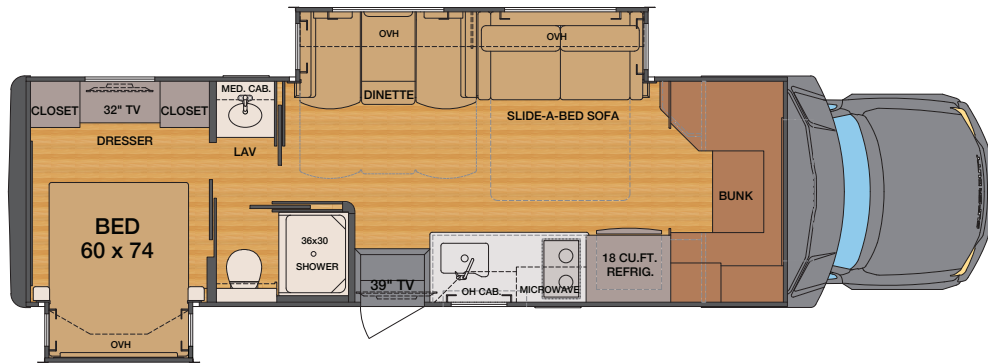

35MDS 35' mid-entry, dual slide, walk thru-bath