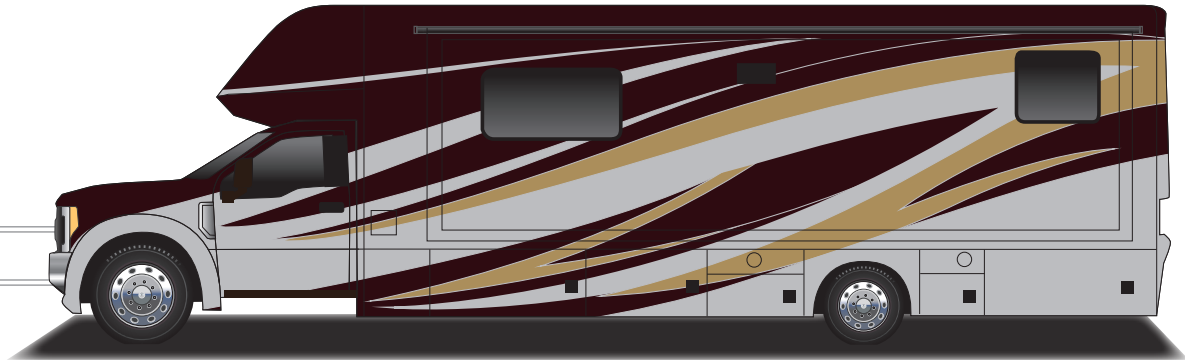

Renegade
VERACRUZ
PAINT OPTIONS

BEACHWOOD

CABERNET

PEBBLE