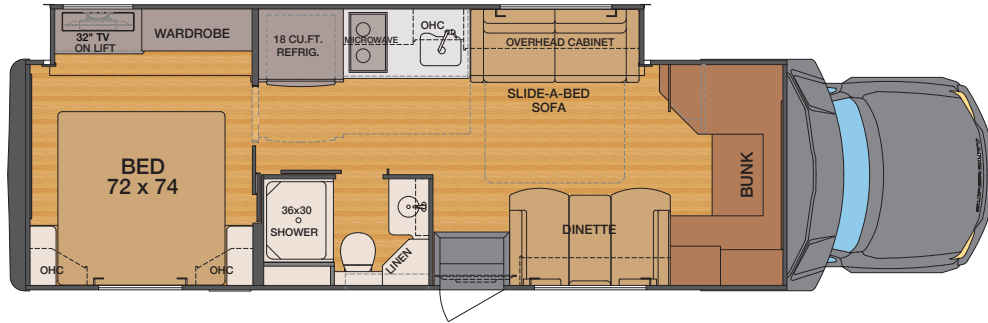

Renegade VERACRUZ FLOOR PLAN OPTIONS

35FWS 35' mid-entry, large full-wall slide