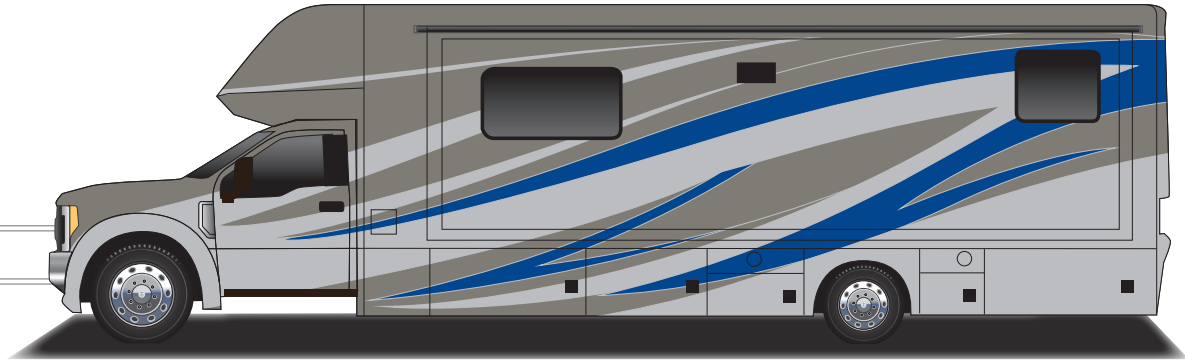

Renegade
VERACRUZ
PAINT OPTIONS

BEACHWOOD