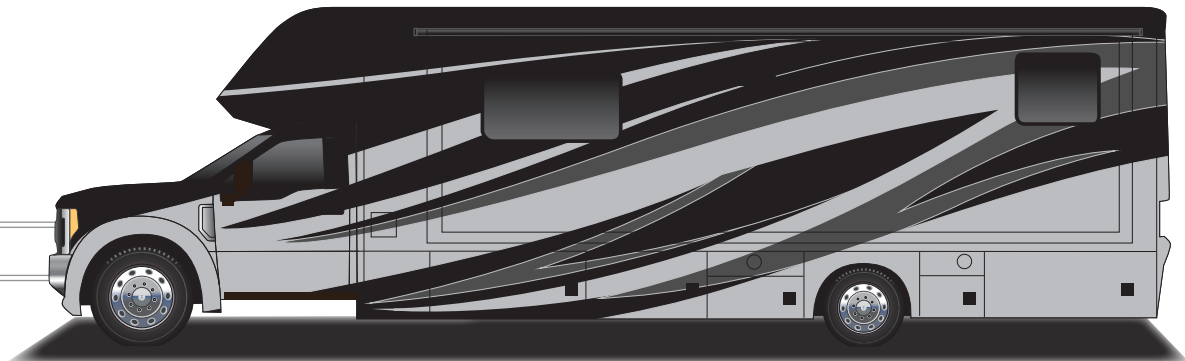

Renegade
VERACRUZ
PAINT OPTIONS

BEACHWOOD

CABERNET

PEBBLE